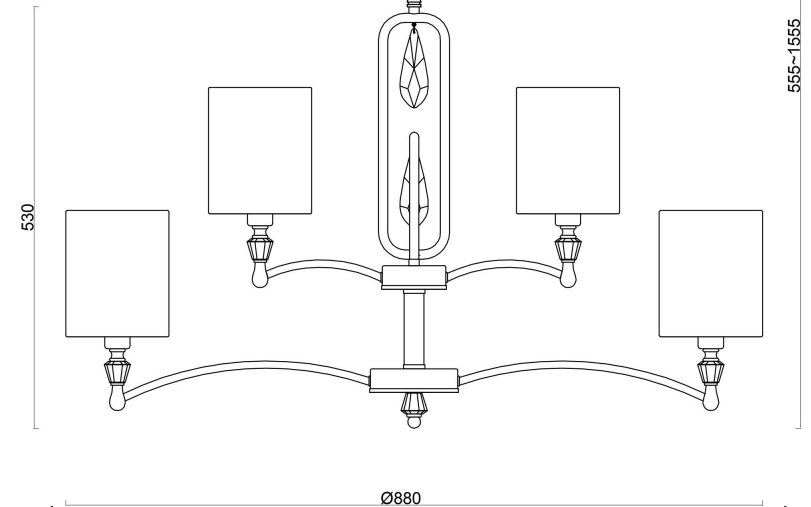

FREYA
TRADITION OF QUALITY

Instruction

FR1007PL-12N

OFF

ON

12xE14 40W

Model: FR1007PL-12N

Collection: Crystal

Pendant Lamps

555-1555