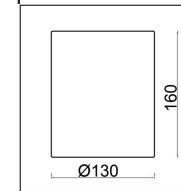

FREYA
TRADITION OF QUALITY

Instruction

FR1007PL-12N

OFF

ON

12xE14 40W

Model: FR1007PL-12N

Collection: Crystal