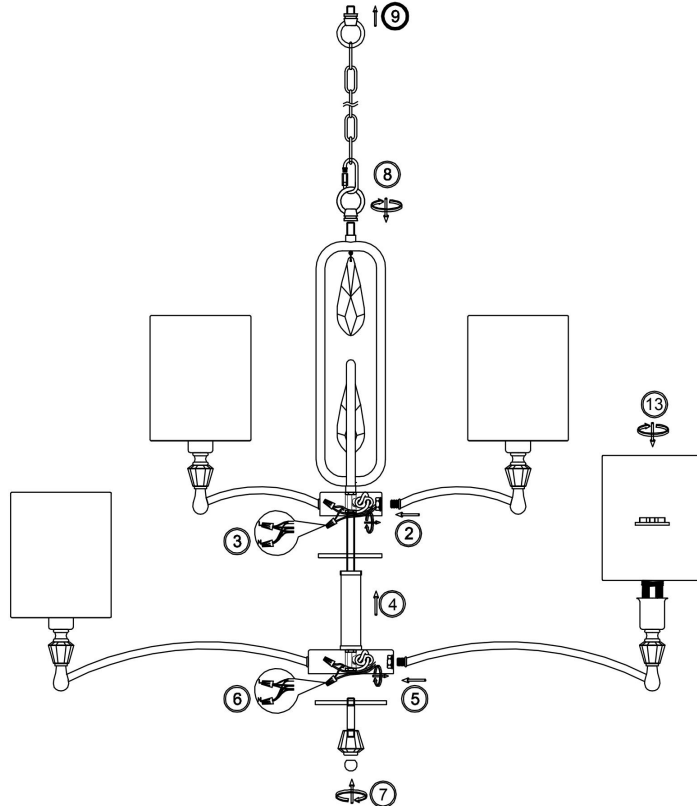

FREYA
TRADITION OF QUALITY

Instruction

FR1007PL-12N

OFF

ON

12xE14 40W

Model: FR1007PL-12N

Collection: Crystal

Pendant Lamps

555-1555