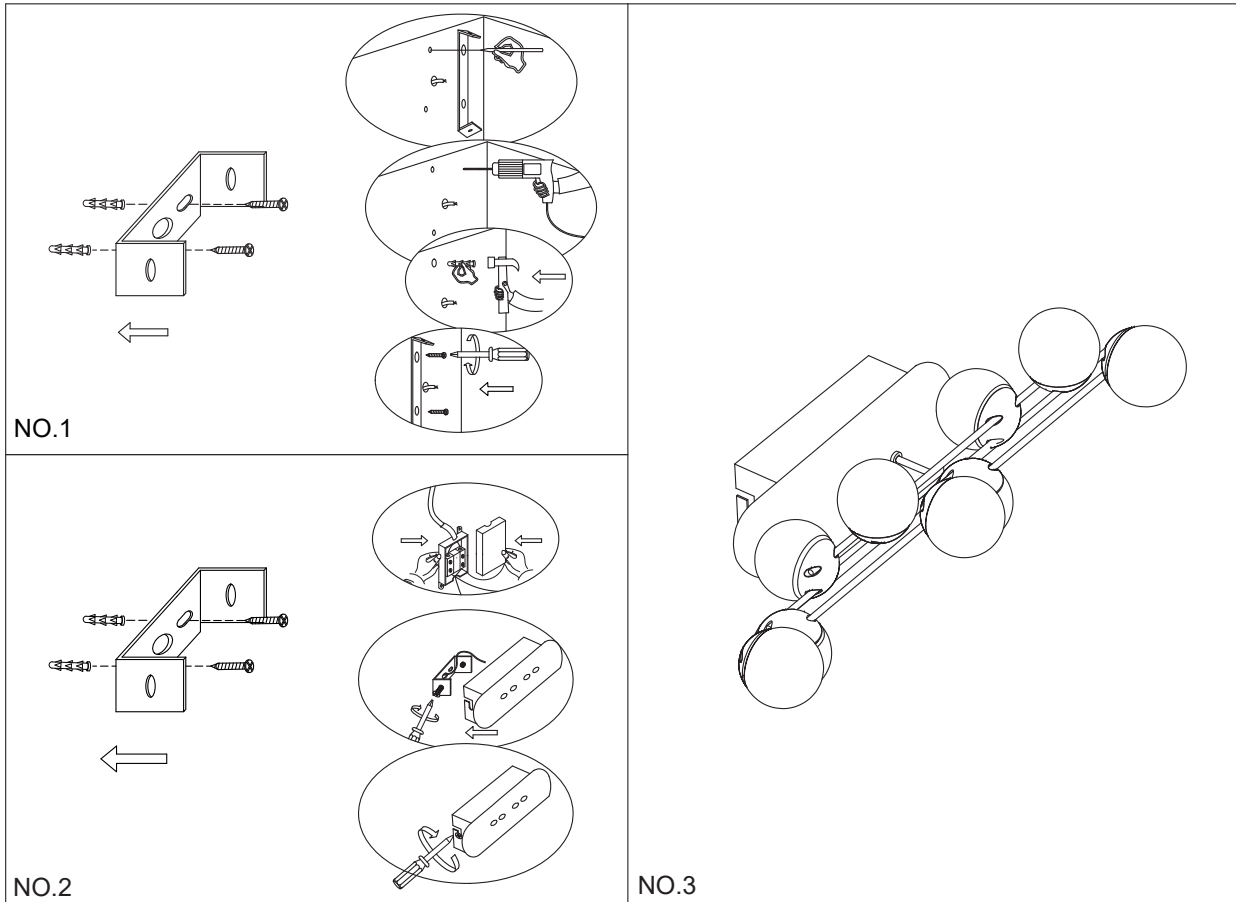

Instruction

MOD081WL-L13G3K

MAX 13W
1300 Lumen

Model: MOD081WL-L13G3K
Collection: Modern

Wall Lamps