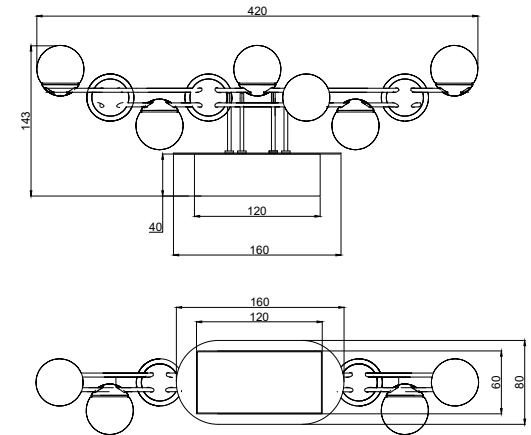

Instruction

MOD081WL-L13G3K

MAX 13W
1300 Lumen

Model: MOD081WL-L13G3K
Collection: Modern

Wall Lamps