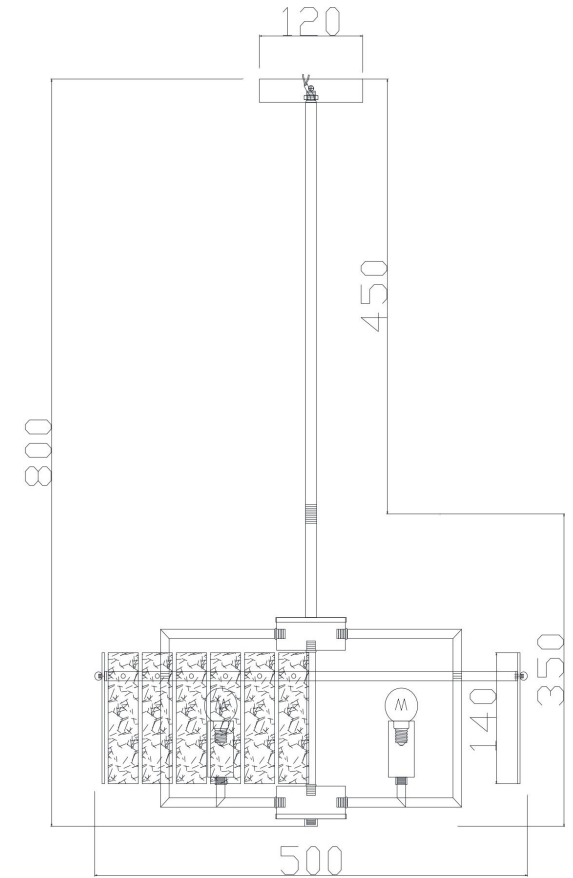

FREYA
TRADITION OF QUALITY

Instruction

FR5166PL-06BS

6xE14 40W

Model: FR5166PL-06BS

Collection: Modern

Pendant Lamps