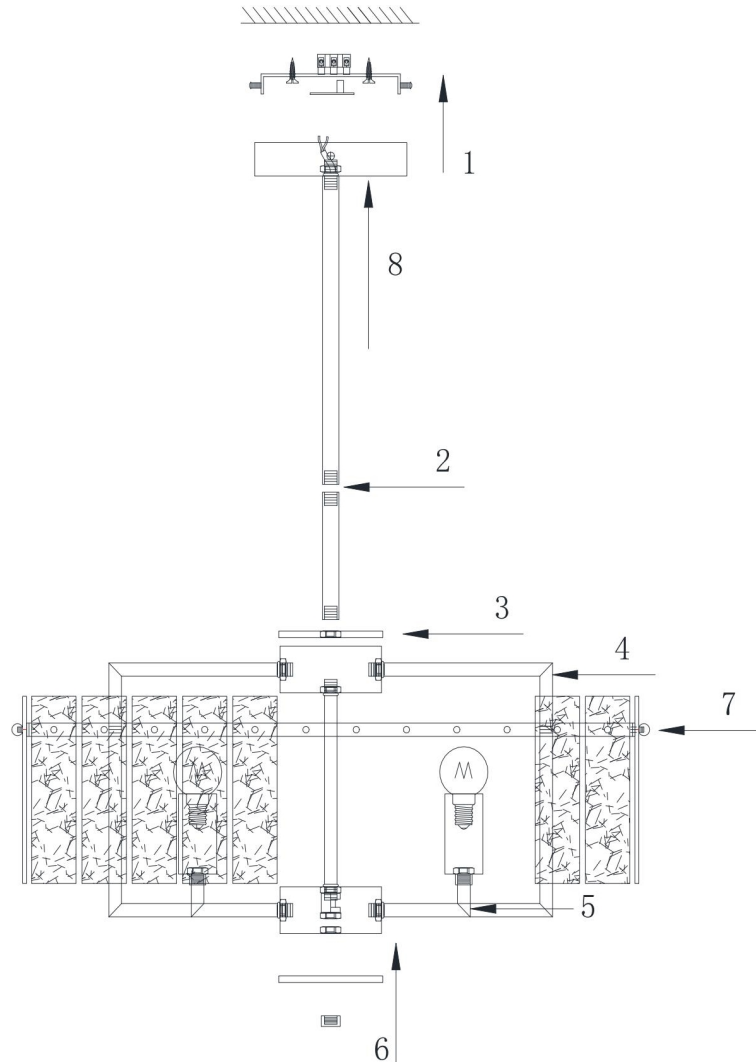

FREYA
TRADITION OF QUALITY

Instruction

FR5166PL-06BS

6xE14 40W

Model: FR5166PL-06BS

Collection: Modern

Pendant Lamps