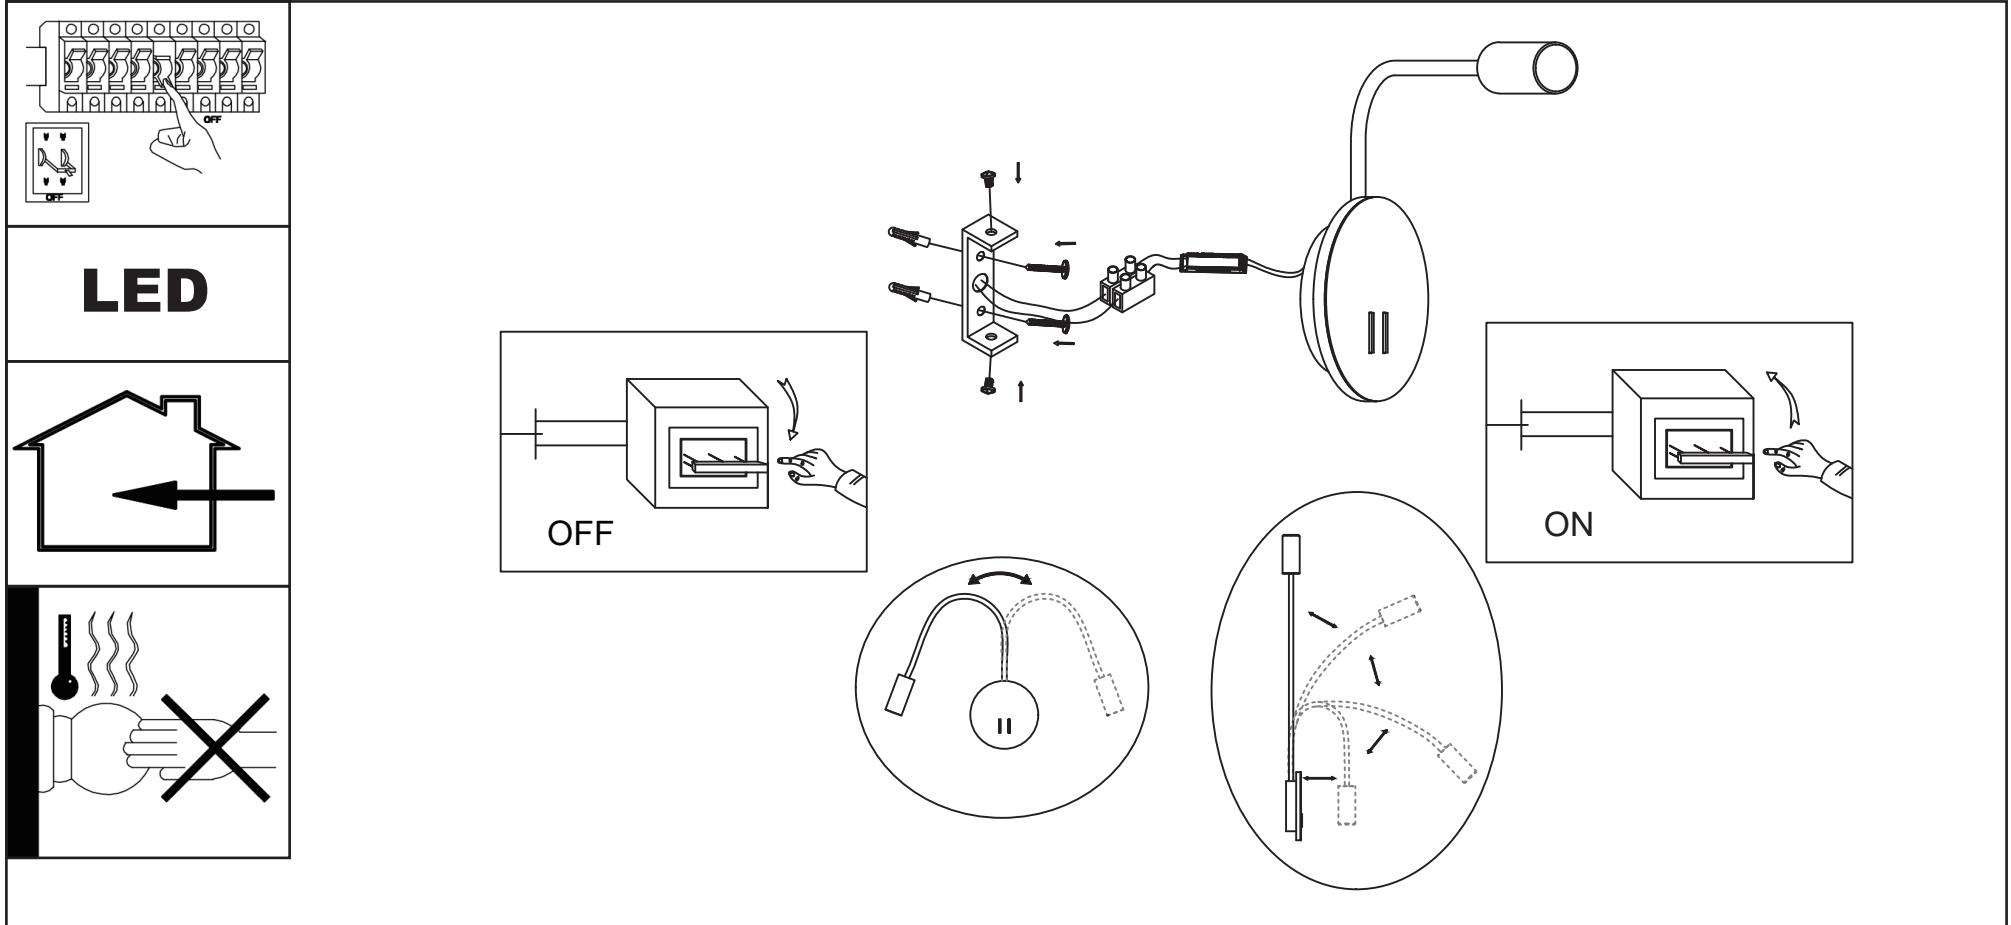

# ASSEMBLY INSTRUCTION / ИНСТРУКЦИЯ

Модели / Models: A8231AP-1WH  
A8231AP-1BK

## Warning:

1. Turn off the main power at the circuit breaker before installing in order to prevent possible shock;
2. Don't exceed the rated voltage 230V;
3. Don't install on haven't finished ceiling and loose wood ceiling;
4. Do not use corrosive liquids to clean fixture such as acid, and alkaline liquids. Please use soft cloth when cleaning.