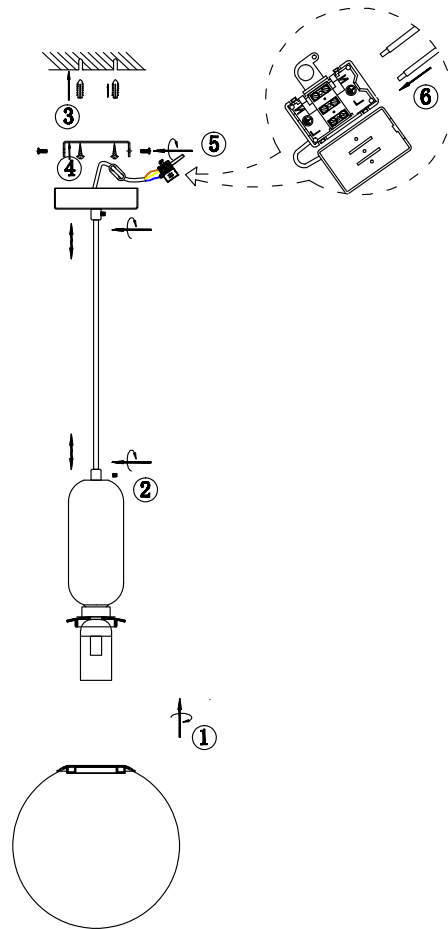

FREYA
TRADITION OF QUALITY

Instruction

FR5136PL-01BS

1 x E14 (40W)

Model: FR5136PL-01BS
Collection: Modern
Series: Felice

Pendant Lamps