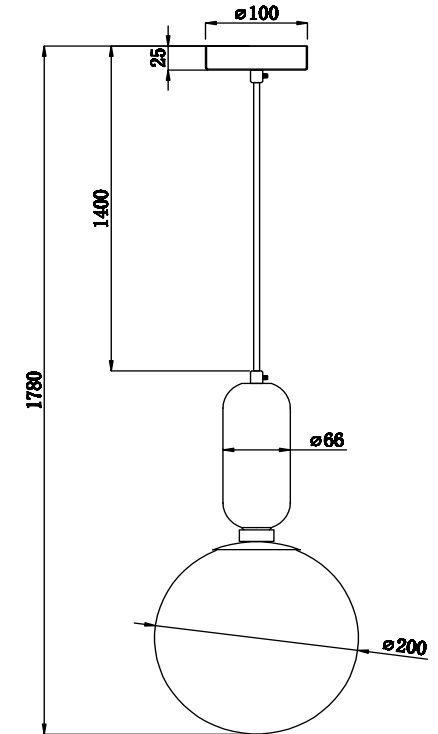

FREYA
TRADITION OF QUALITY

Instruction

FR5136PL-01BS

1 x E14 (40W)

Model: FR5136PL-01BS
Collection: Modern
Series: Felice

Pendant Lamps