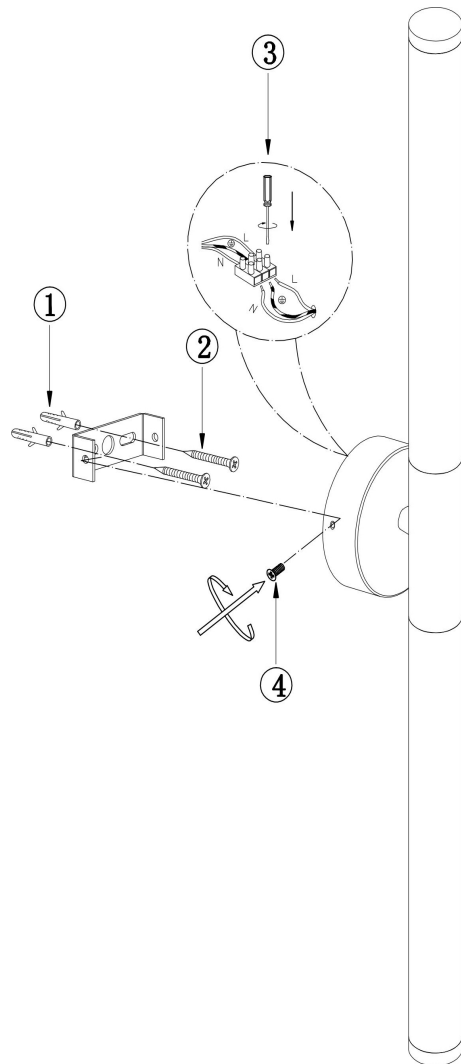

Instruction

MOD106WL-L16B3K

MAX 16W
1 400 Lumen

Model: MOD106WL-L16B3K

Collection: Modern

Wall Lamps