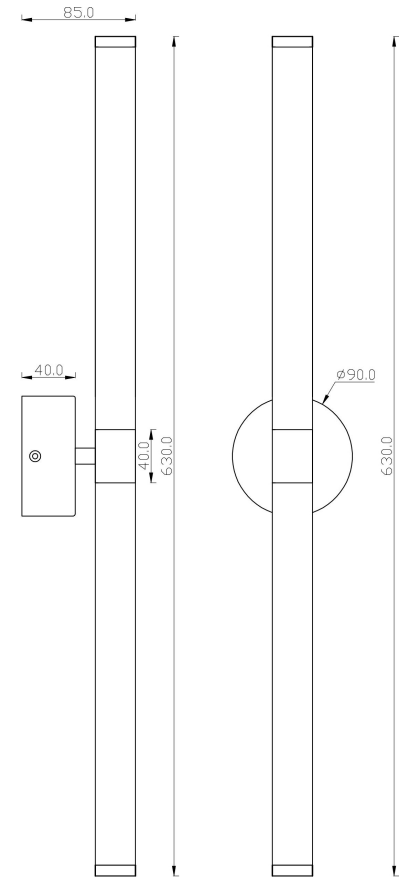

Instruction

MOD106WL-L16B3K

MAX 16W
1 400 Lumen

Model: MOD106WL-L16B3K

Collection: Modern

Wall Lamps