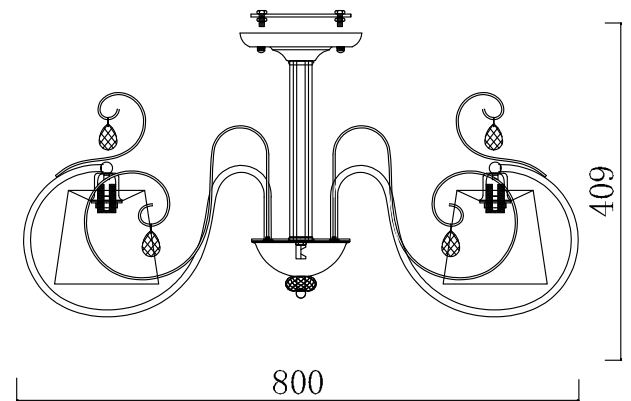

# INSTRUCTION

**MODEL:** FR2020-CL-06-BG  
CHANDELIER

6 X E14 (40W)

FREYA-LIGHT.COM