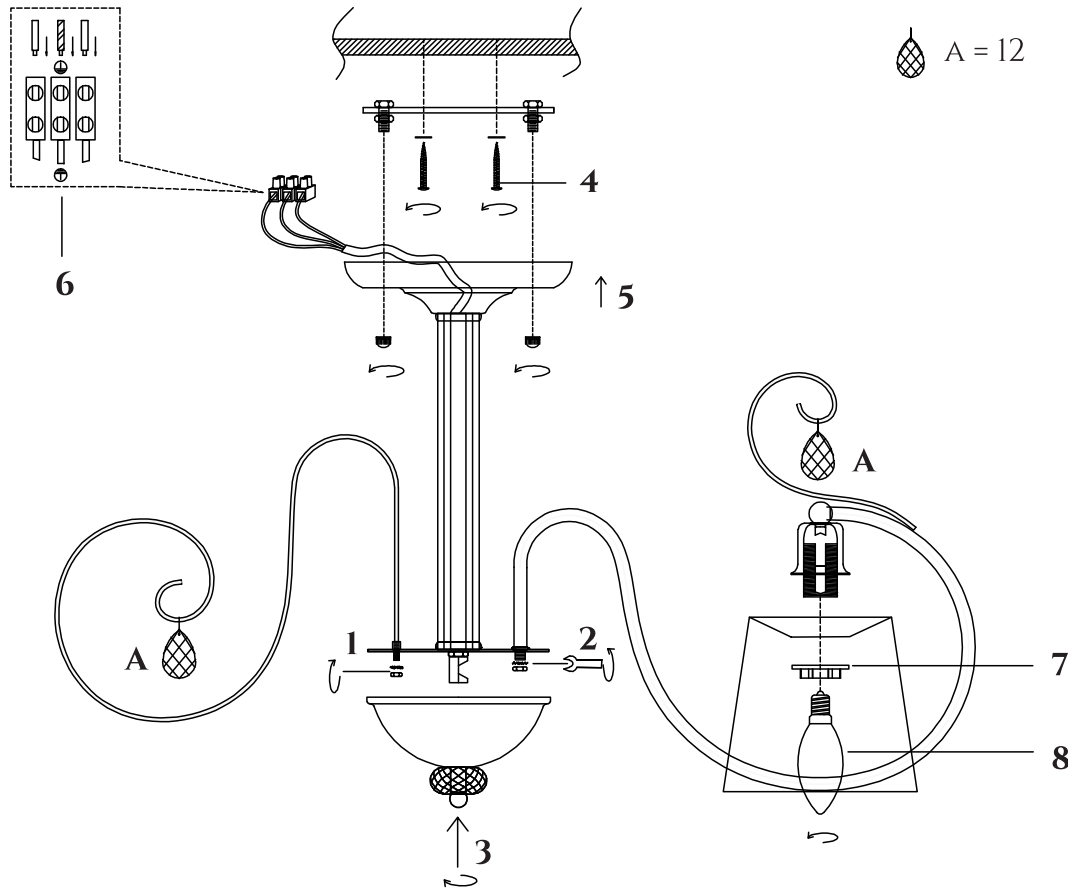

# INSTRUCTION

**MODEL:** FR2020-CL-06-BG  
CHANDELIER

6 X E14 (40W)

FREYA-LIGHT.COM