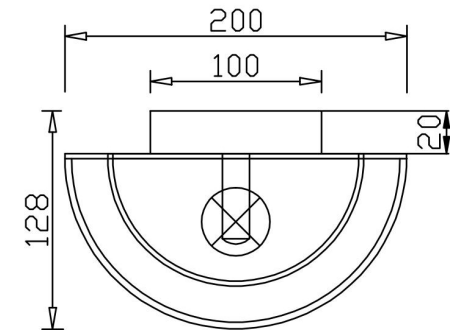

FREYA
TRADITION OF QUALITY

Instruction

FR5171WL-01BS

1xE14 40W

Model: FR5171WL-01BS

Collection: Modern

Wall Lamps