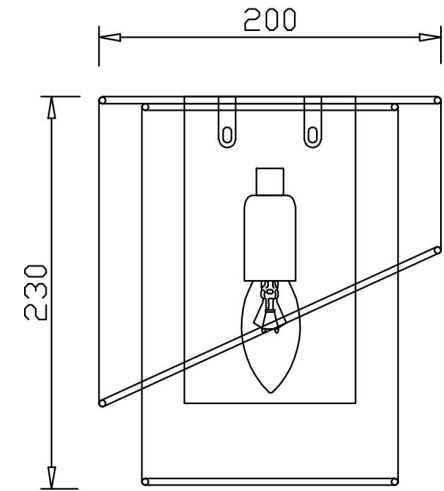

FREYA
TRADITION OF QUALITY

Instruction

FR5171WL-01BS

1xE14 40W

Model: FR5171WL-01BS

Collection: Modern

Wall Lamps