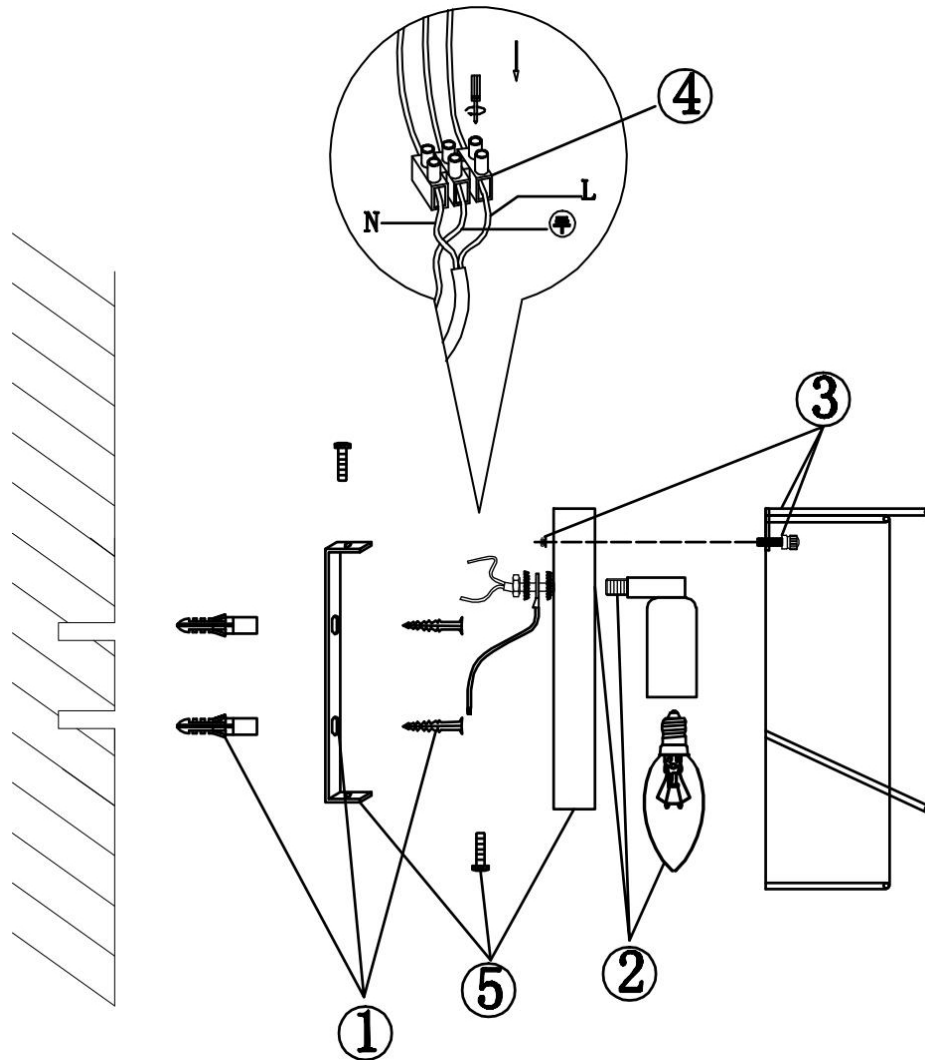

FREYA
TRADITION OF QUALITY

Instruction

FR5171WL-01BS

1xE14 40W

Model: FR5171WL-01BS

Collection: Modern

Wall Lamps