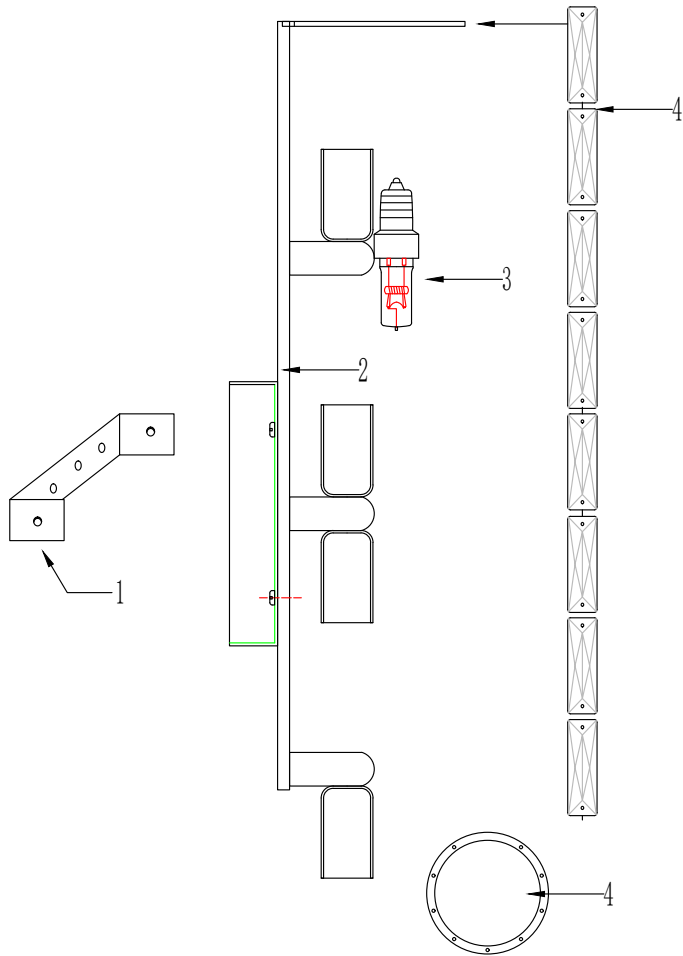

Instruction

DIA008WL-02CH

4 x G9 (40W)

Model: DIA008WL-02CH
Collection: Modern

Wall Lamps