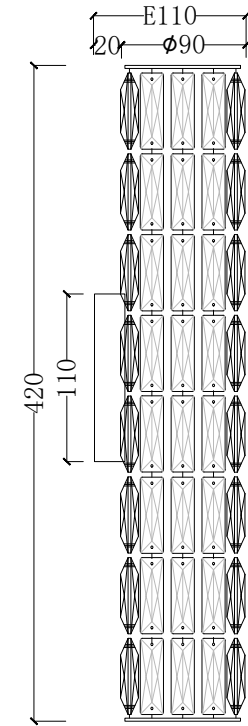

Instruction

DIA008WL-02CH

4 x G9 (40W)

Model: DIA008WL-02CH
Collection: Modern

Wall Lamps