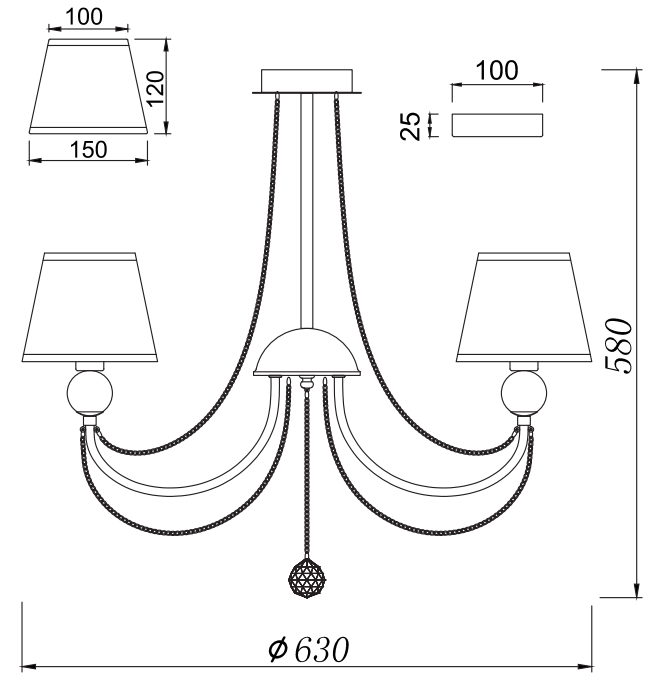

# INSTRUCTION

MODEL: FR5661-PL-05-CH

5 X E14 (40W)

FREYA-LIGHT.COM