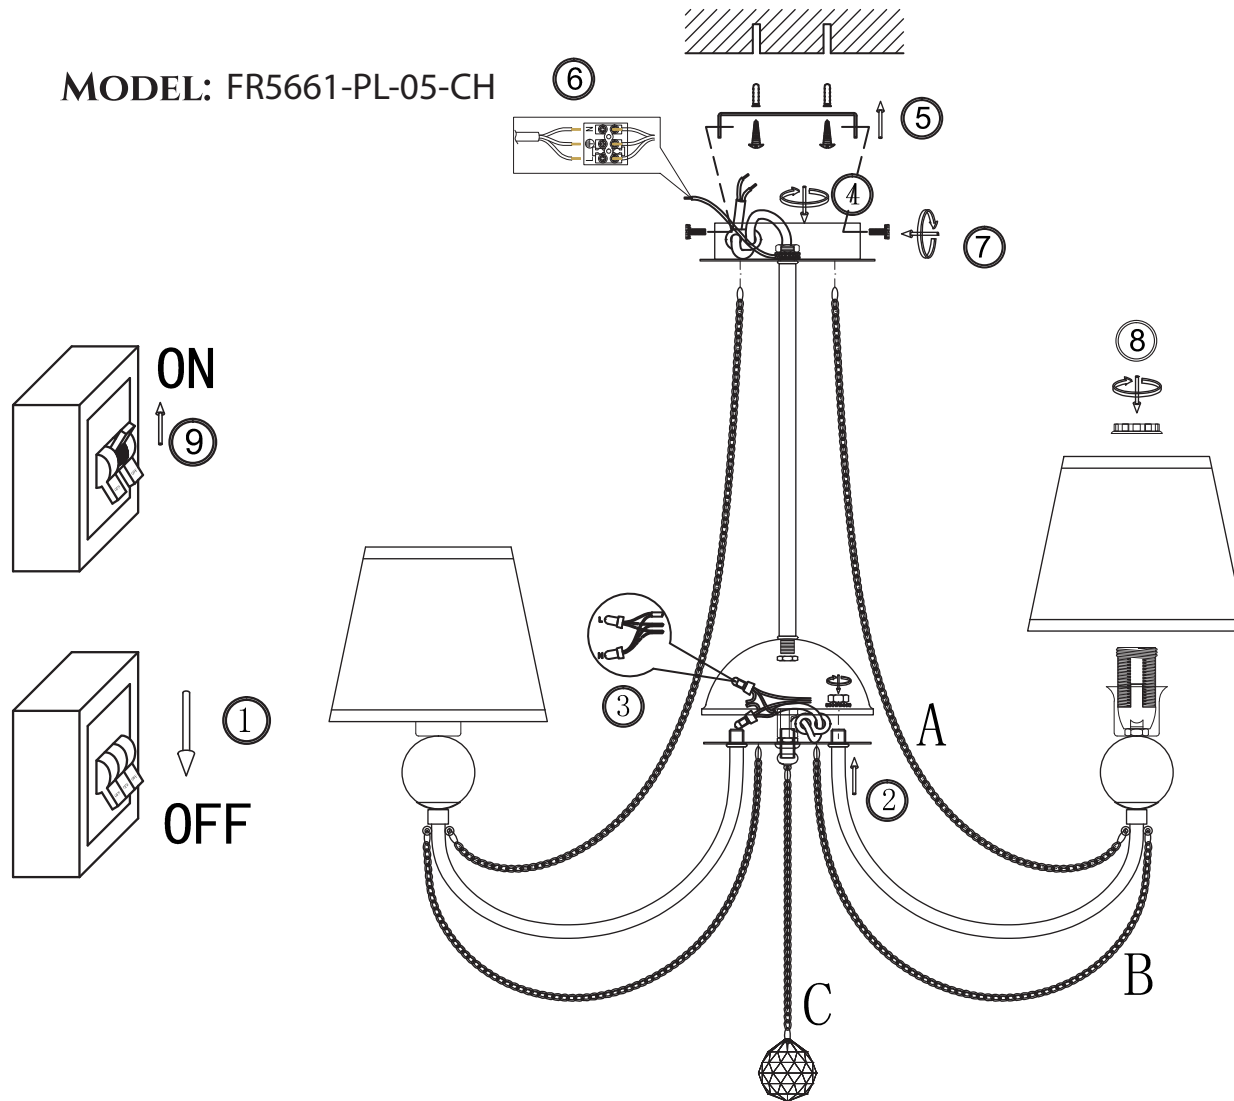

# INSTRUCTION

MODEL: FR5661-PL-05-CH

5 X E14 (40W)

FREYA-LIGHT.COM