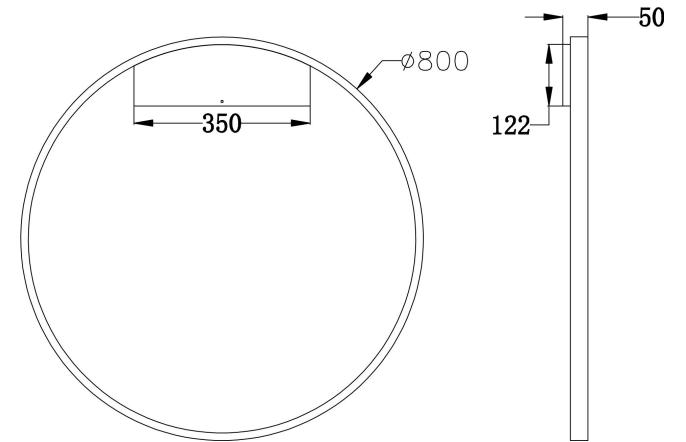

Instruction

MOD058WL-L50W3K

MAX 51W
2 400 Lumen

Model: MOD058WL-L50W3K

Collection: Modern

Series: Rim

Wall Lamps