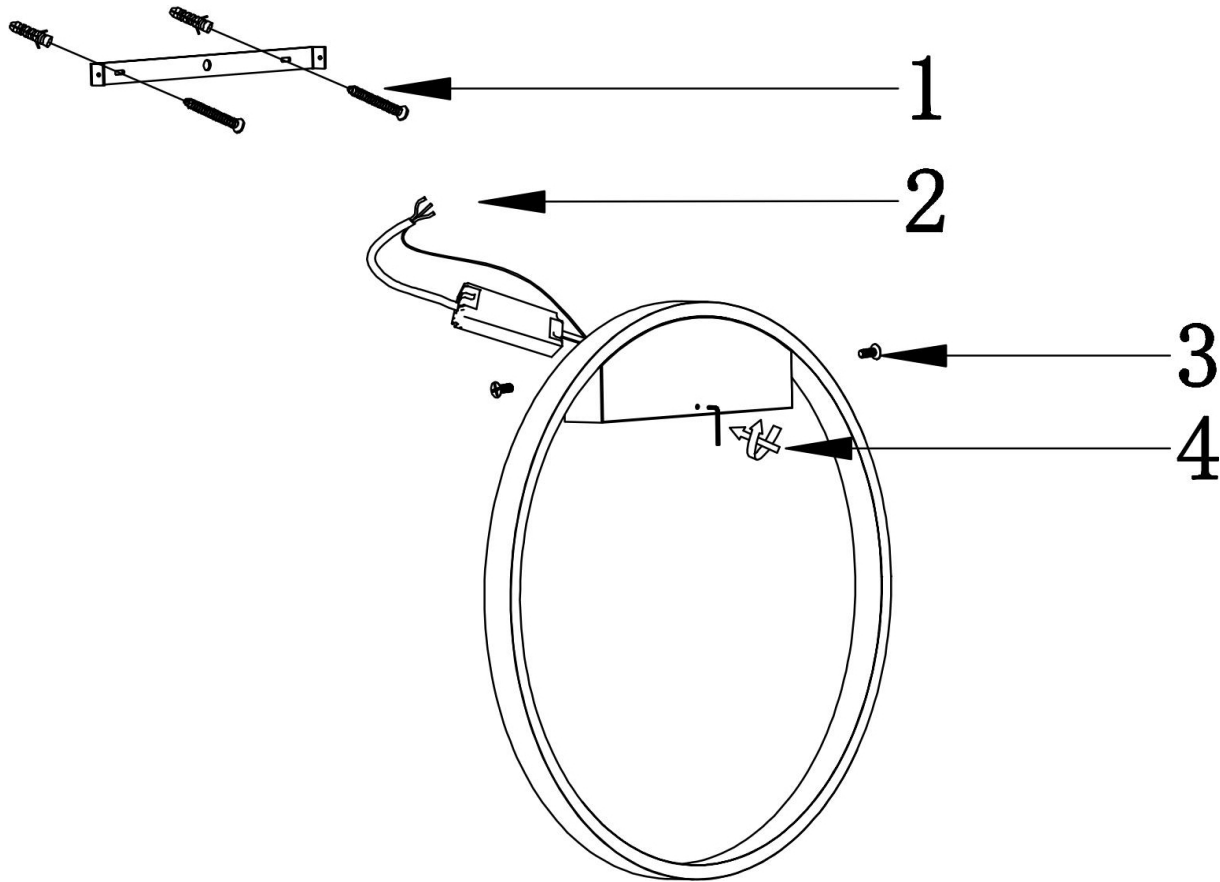

Instruction

MOD058WL-L50W3K

MAX 51W
2 400 Lumen

Model: MOD058WL-L50W3K

Collection: Modern

Series: Rim

Wall Lamps