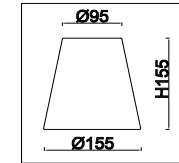

FREYA
TRADITION OF QUALITY

Instruction

FR2019PL-05BS

H800-1640

5 x E14 (40W)

Model: FR2019PL-05BS
Collection: Classic
Series: Madeline

Ceiling Lamps