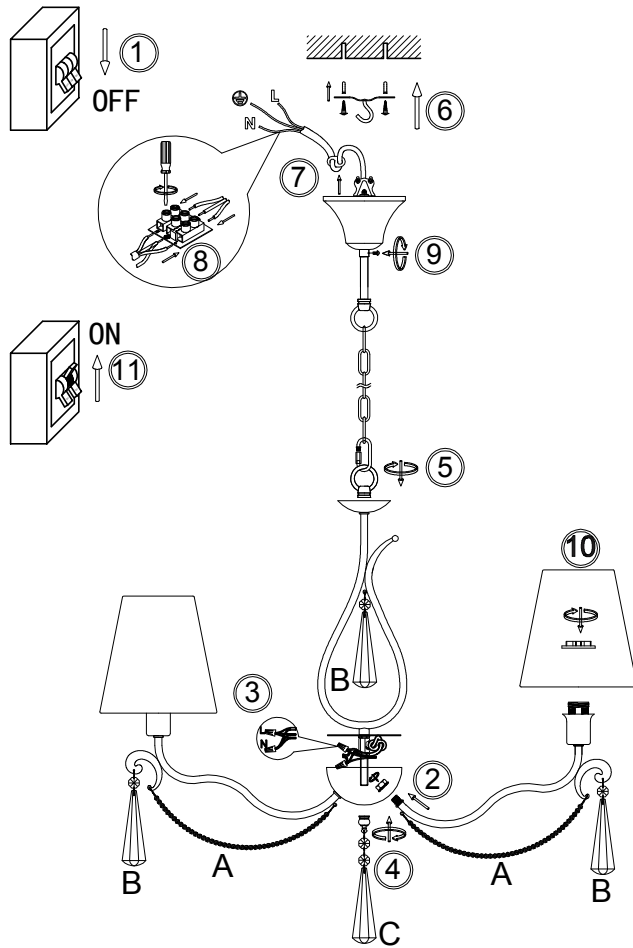

FREYA
TRADITION OF QUALITY

Instruction

FR2019PL-05BS

H800-1640

5 x E14 (40W)

Model: FR2019PL-05BS
Collection: Classic
Series: Madeline

Ceiling Lamps