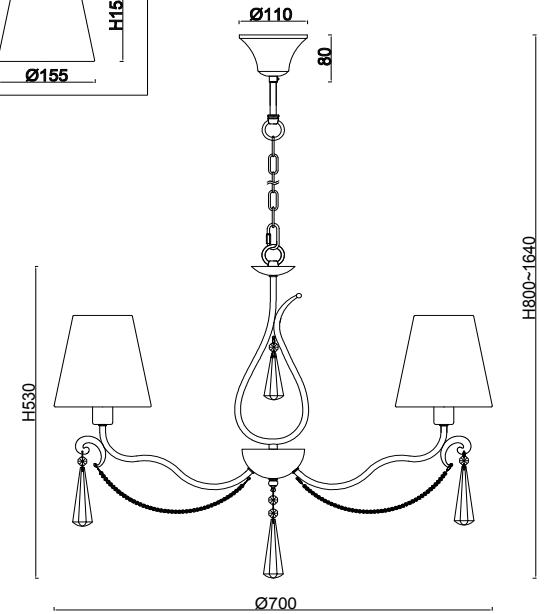

FREYA
TRADITION OF QUALITY

Instruction

FR2019PL-05BS

H800-1640

5 x E14 (40W)

Model: FR2019PL-05BS
Collection: Classic
Series: Madeline

Ceiling Lamps