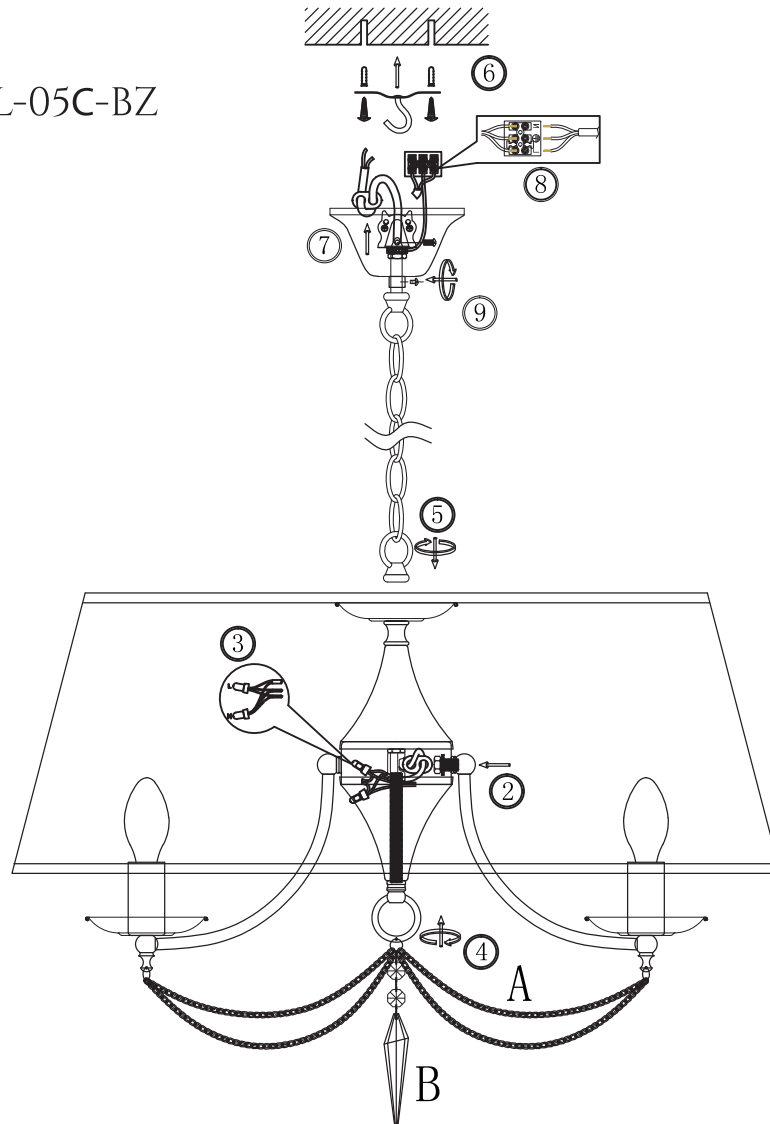

FREYA
TRADITION OF QUALITY

INSTRUCTION

MODEL: FR2908-PL-05C-BZ
CHANDELIER

5 X E14 (40W)

FREYA-LIGHT.COM