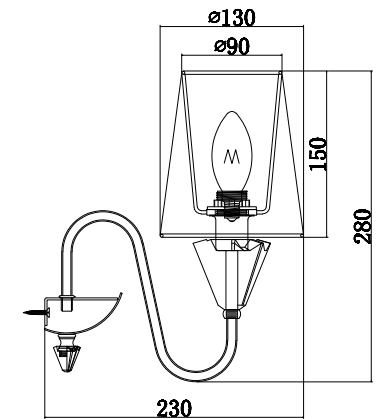

Instruction

MOD078WL-03CH

3 x E14 (40W)

Model: MOD078WL-03CH

Collection: Modern

Wall Lamps