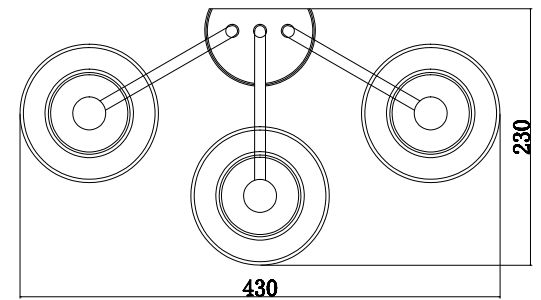

Instruction

MOD078WL-03CH

3 x E14 (40W)

Model: MOD078WL-03CH

Collection: Modern

Wall Lamps