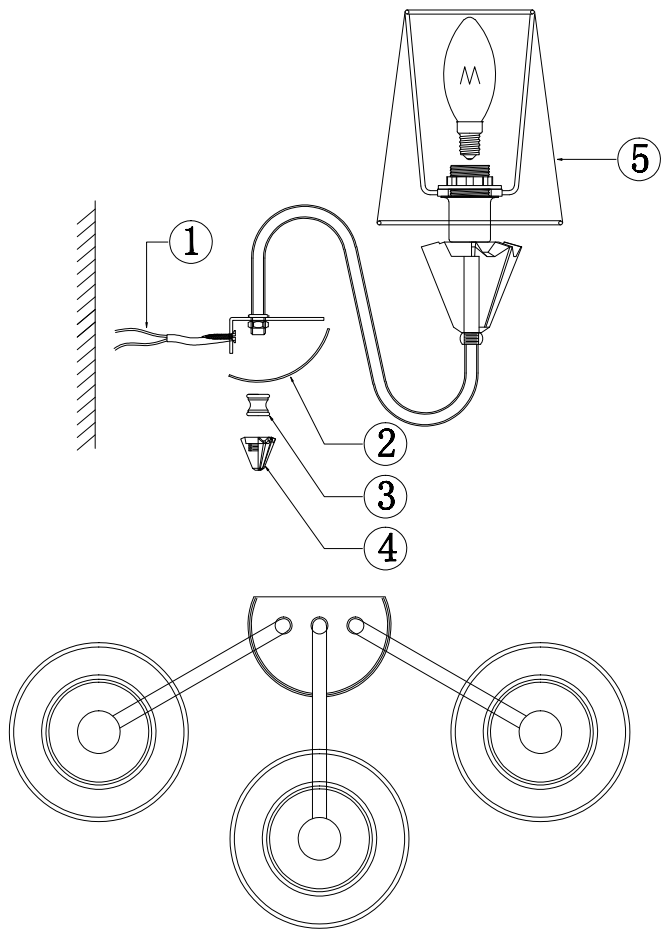

Instruction

MOD078WL-03CH

3 x E14 (40W)

Model: MOD078WL-03CH

Collection: Modern

Wall Lamps