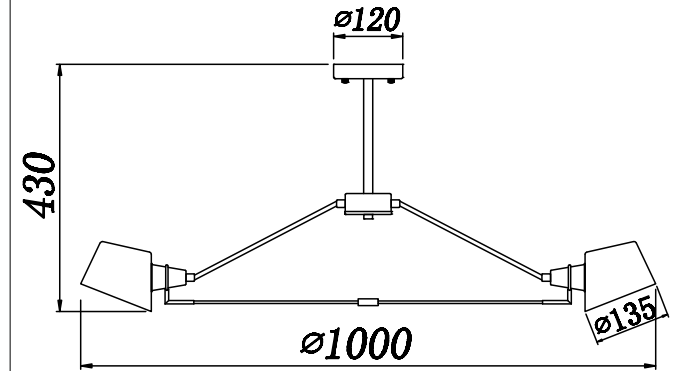

# INSTRUCTION

**MODEL:** FR5038-CL-06-B  
**Chandelier**

6 X E14 (40W)

FREYA-LIGHT.COM