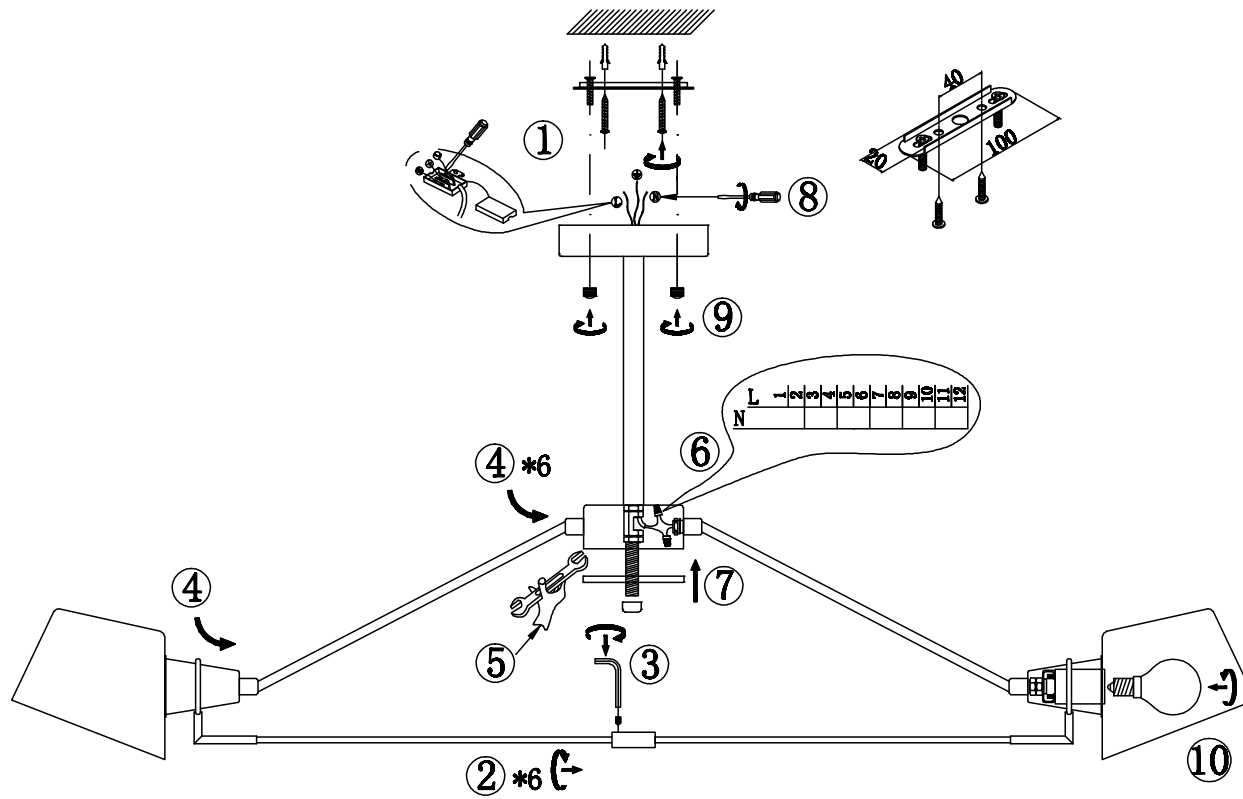

# INSTRUCTION

**MODEL:** FR5038-CL-06-B  
**Chandelier**

6 X E14 (40W)

FREYA-LIGHT.COM