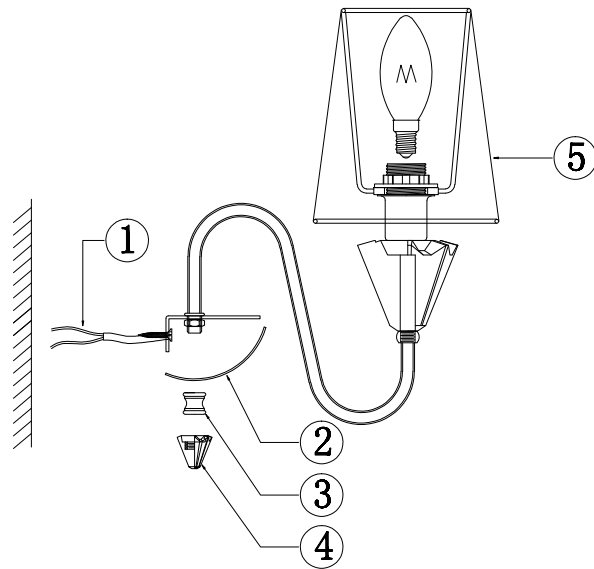

Instruction

MOD078WL-01CH

1 x E14 (40W)

Model: MOD078WL-01CH

Collection: Modern

Wall Lamps