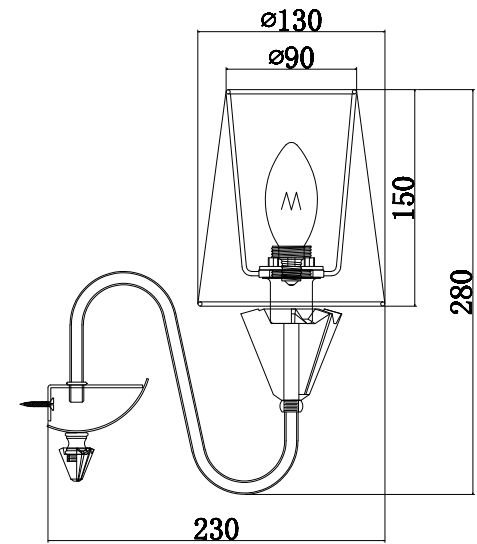

Instruction

MOD078WL-01CH

1 x E14 (40W)

Model: MOD078WL-01CH

Collection: Modern

Wall Lamps