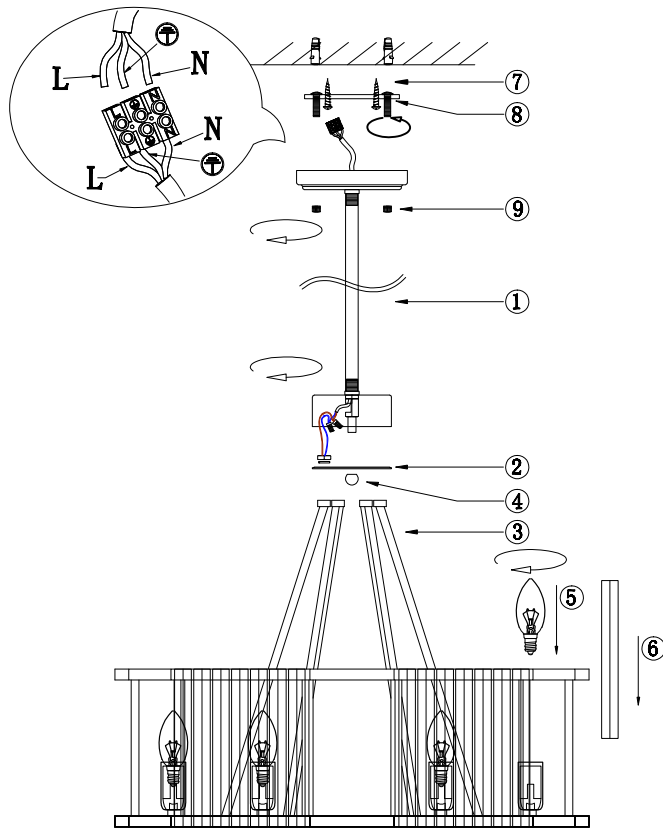

Instruction

MOD087PL-06G

6 x E14 (40W)

Model: MOD087PL-06G
Collection: Neoclassic

Pendant Lamps