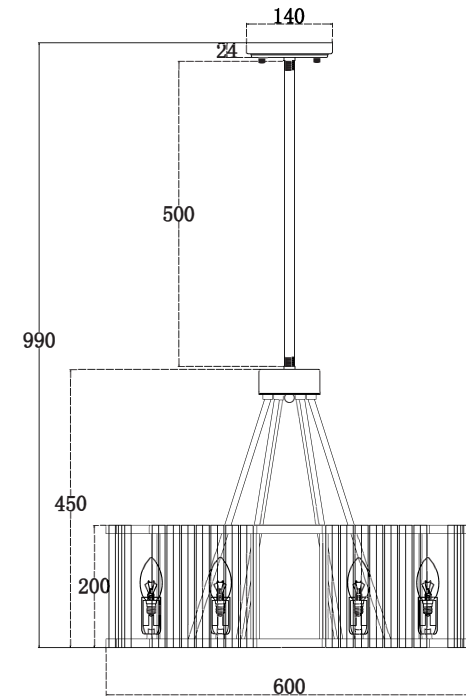

Instruction

MOD087PL-06G

6 x E14 (40W)

Model: MOD087PL-06G
Collection: Neoclassic

Pendant Lamps