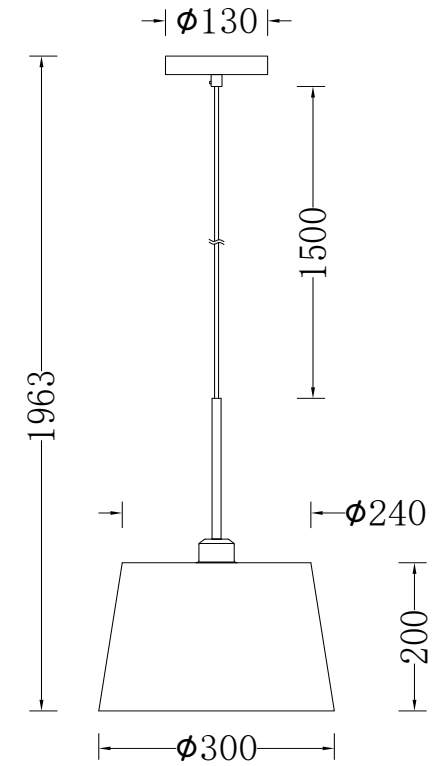

FREYA
TRADITION OF QUALITY

Instruction

FR5119PL-01BS

1 x E27 (40W)

Model: FR5119PL-01BS
Collection: Modern
Series: Sandy

Pendant Lamps