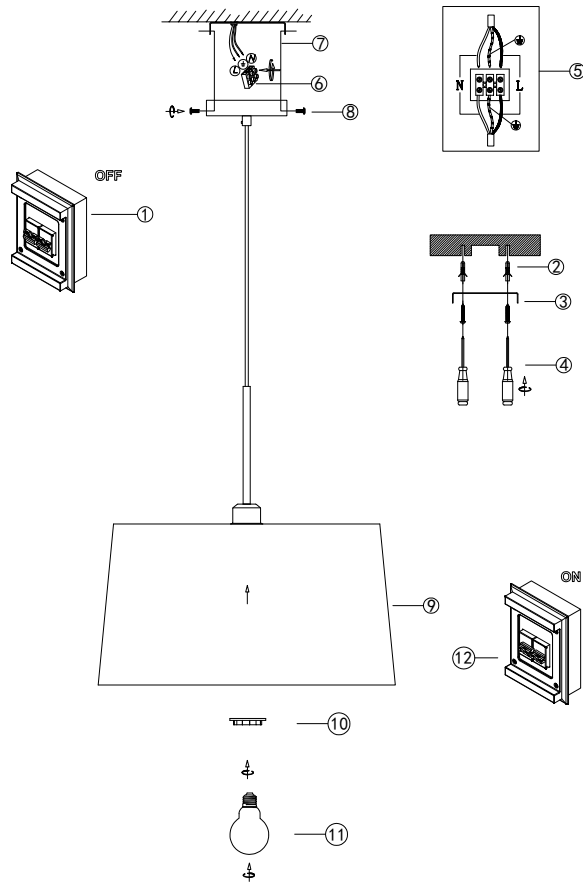

FREYA
TRADITION OF QUALITY

Instruction

FR5119PL-01BS

1 x E27 (40W)

Model: FR5119PL-01BS
Collection: Modern
Series: Sandy

Pendant Lamps