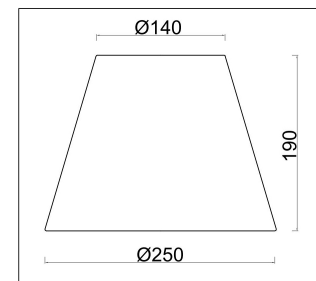

FREYA
TRADITION OF QUALITY

Instruction

FR2027TL-01N

1xE14 40W

Model: FR2027TL-01N

Collection: Classic

Table Lamps