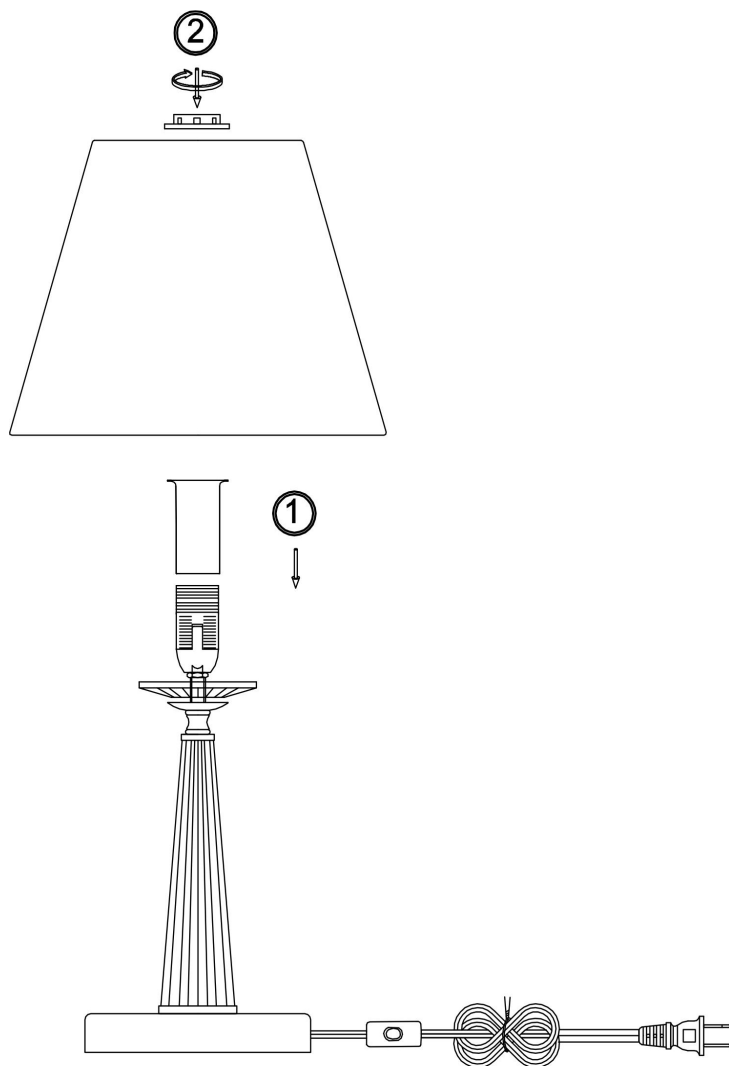

FREYA
TRADITION OF QUALITY

Instruction

FR2027TL-01N

1xE14 40W

Model: FR2027TL-01N

Collection: Classic

Table Lamps