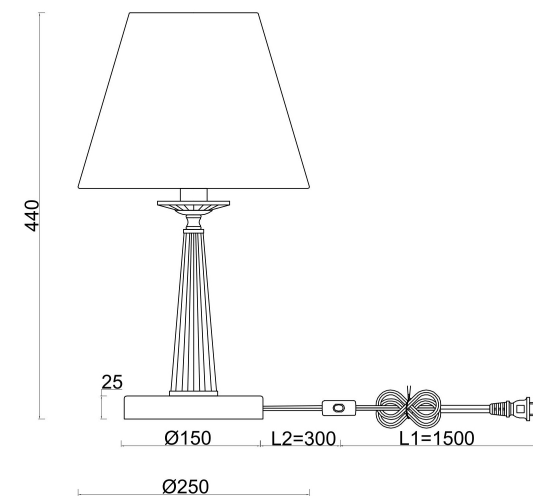

FREYA
TRADITION OF QUALITY

Instruction

FR2027TL-01N

1xE14 40W

Model: FR2027TL-01N

Collection: Classic

Table Lamps