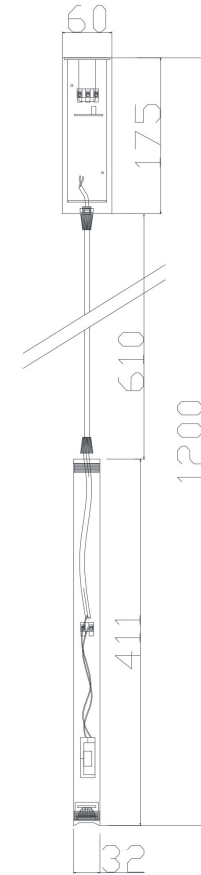

FREYA
TRADITION OF QUALITY

Instruction

FR5168PL-L3B

MAX 3W
600 Lumen

Model: FR5168PL-L3B
Collection: Modern

Pendant Lamps