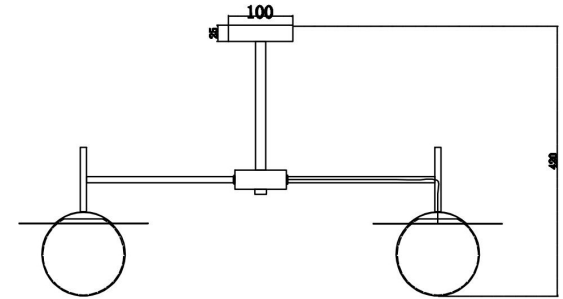

FREYA
TRADITION OF QUALITY

Instruction

FR5202PL-05BS

5xE27 60W

Model: FR5202PL-05BS

Collection: Modern

Pendant Lamps