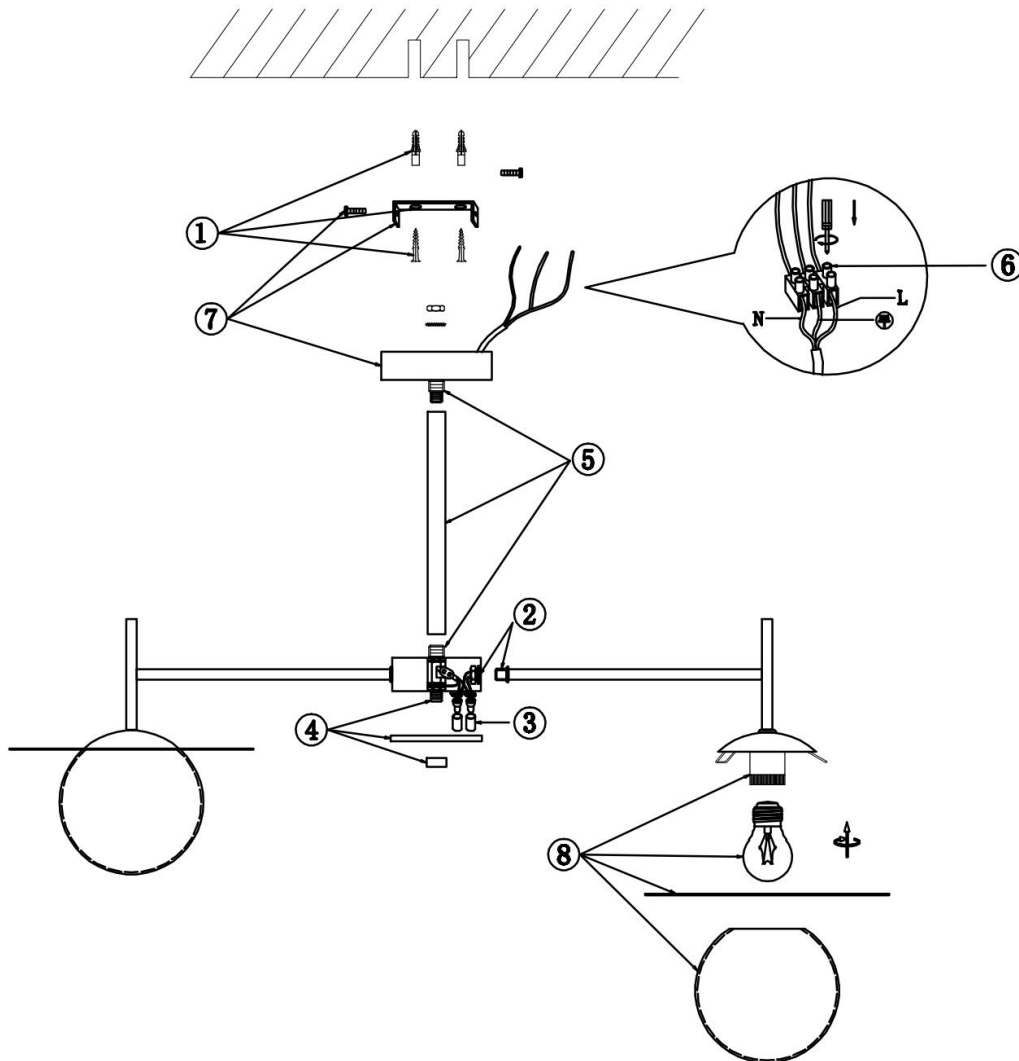

FREYA
TRADITION OF QUALITY

Instruction

FR5202PL-05BS

5xE27 60W

Model: FR5202PL-05BS

Collection: Modern

Pendant Lamps