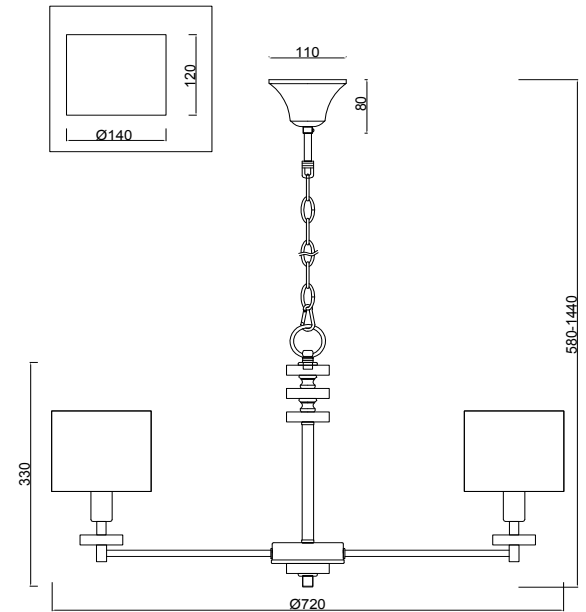

# Instruction

FR5015PL-08G

8 x E14 (40W)

Model: FR5015PL-08G

Series: Tiana

Ceiling Lamps