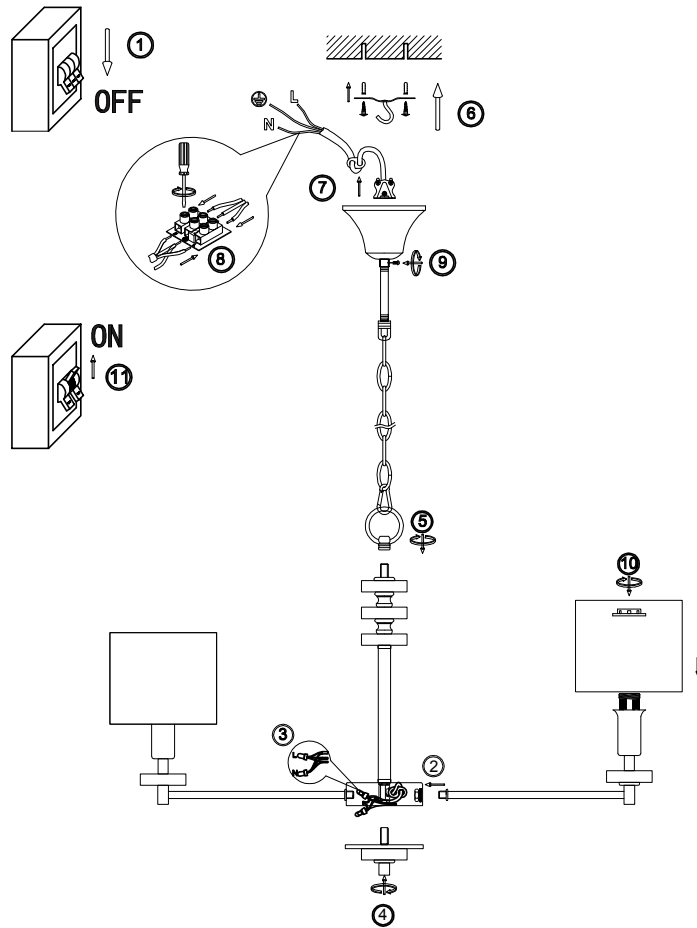

# Instruction

FR5015PL-08G

8 x E14 (40W)

Model: FR5015PL-08G

Series: Tiana

Ceiling Lamps