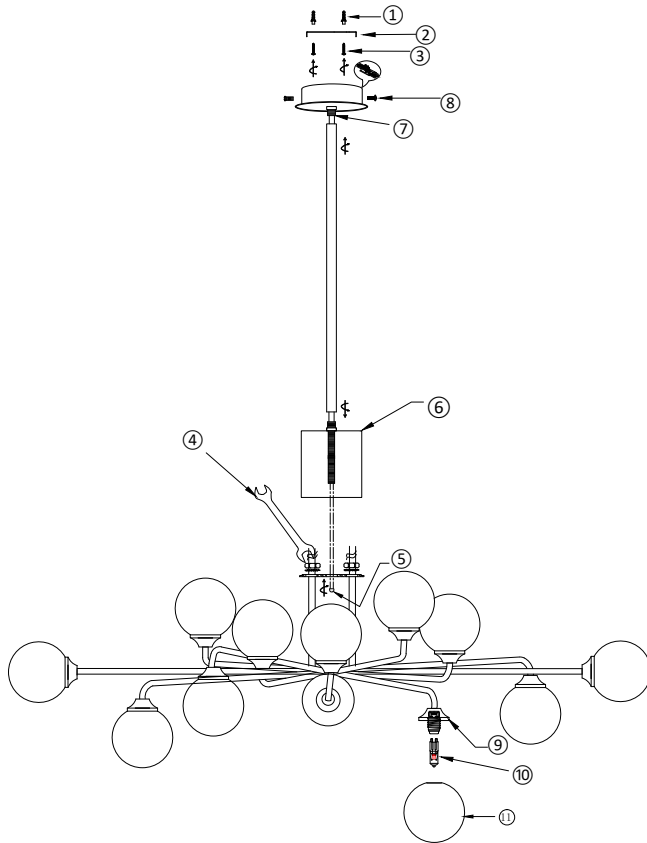

## FR5120PL-12G

12 x G9 (40W)

Model: FR5120PL-12G  
Collection: Modern  
Series: Alexis

Ceiling Lamps