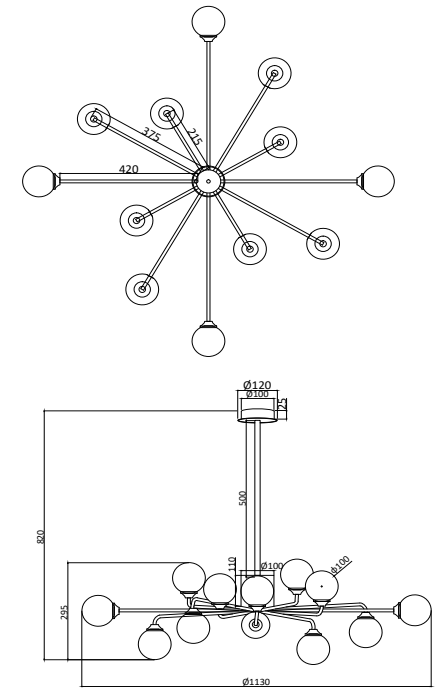

## FR5120PL-12G

12 x G9 (40W)

Model: FR5120PL-12G  
Collection: Modern  
Series: Alexis

Ceiling Lamps