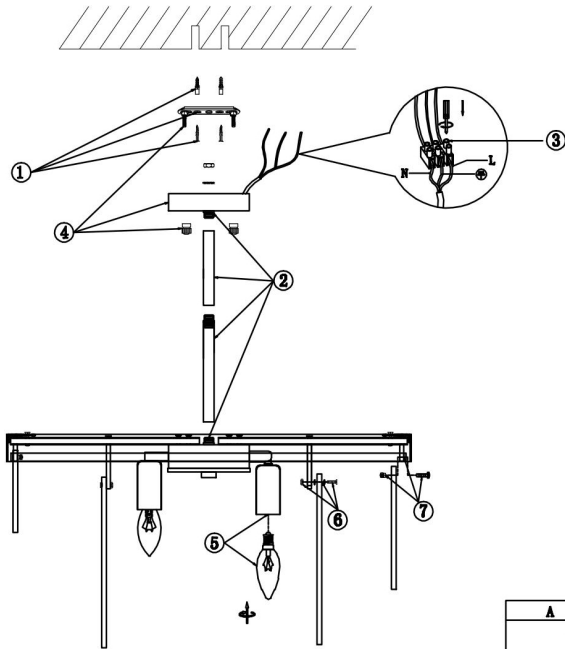

# Instruction

FR5104PL-08BS3

8xE14 60W

Model: FR5104PL-08BS3

Collection: Modern

Pendant Lamps