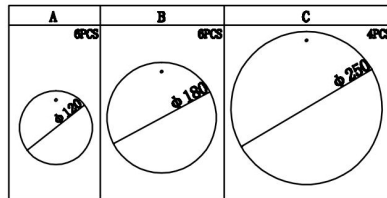

# Instruction

FR5104PL-08BS3

8xE14 60W

Model: FR5104PL-08BS3

Collection: Modern

Pendant Lamps