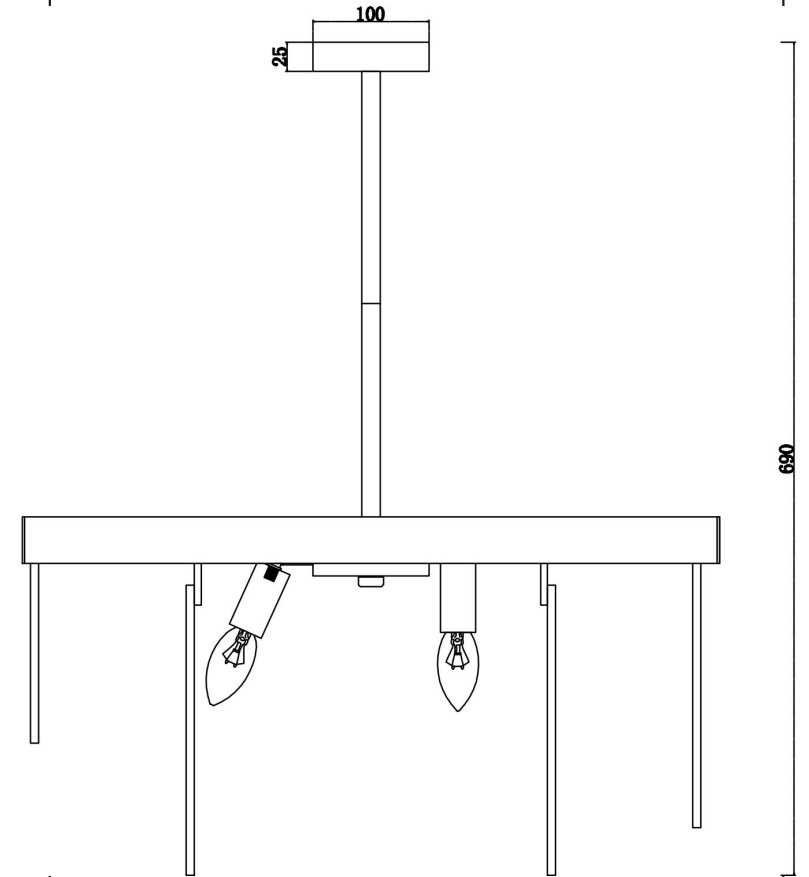

# Instruction

FR5104PL-08BS3

8xE14 60W

Model: FR5104PL-08BS3

Collection: Modern

Pendant Lamps