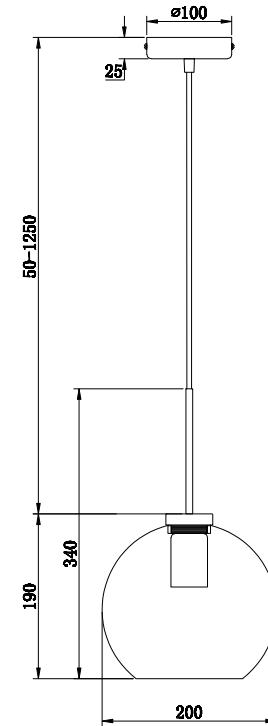

# Instruction

FR8002PL-01BS

1 x E27 (60W)

Model: FR8002PL-01BS  
Collection: Modern Market

Pendant Lamps