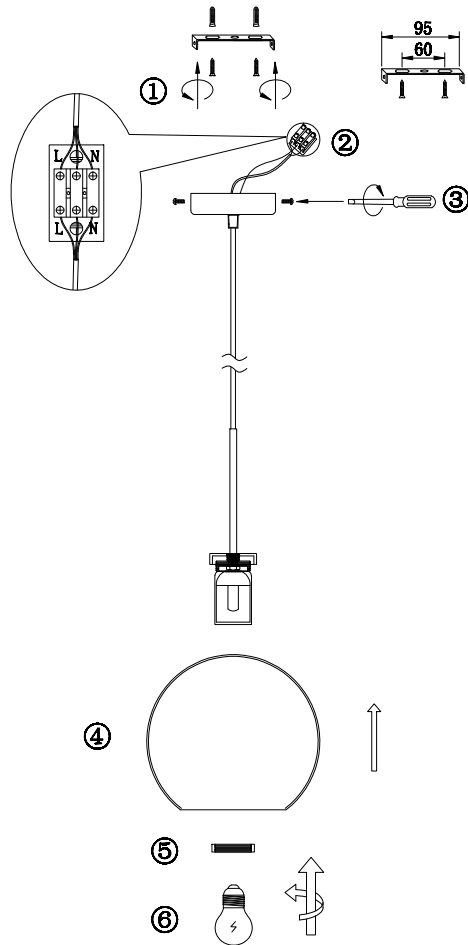

# Instruction

FR8002PL-01BS

1 x E27 (60W)

Model: FR8002PL-01BS  
Collection: Modern Market

Pendant Lamps