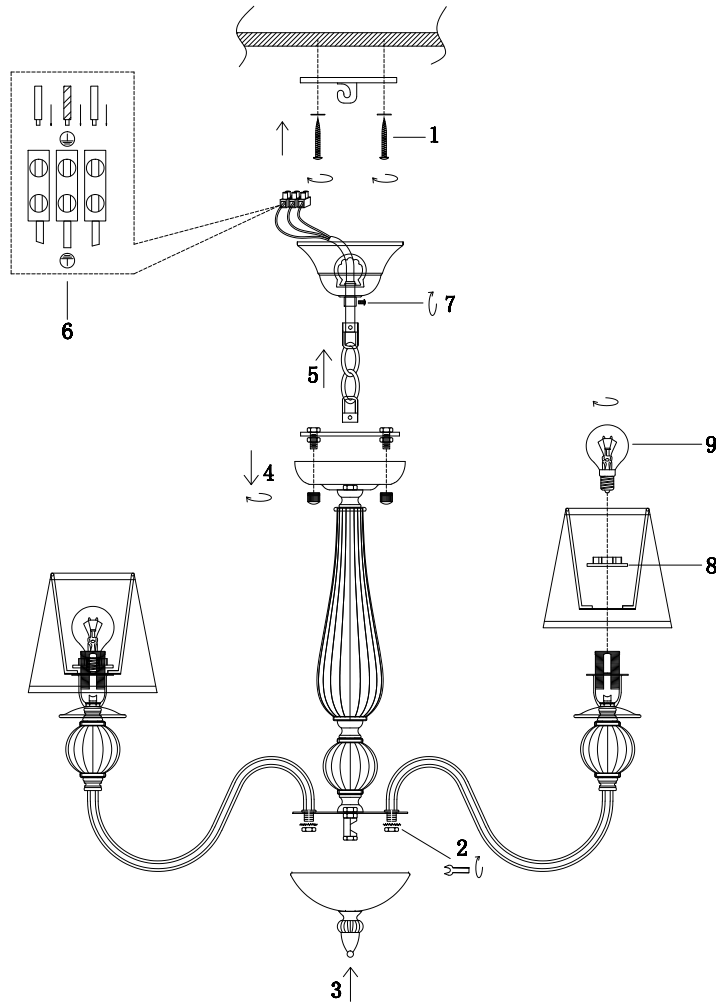

FREYA
TRADITION OF QUALITY

Instruction

FR2685PL-07BZ

7 x E14 (40W)

Model: FR2685PL-07BZ

Series: Inessa

Ceiling Lamps