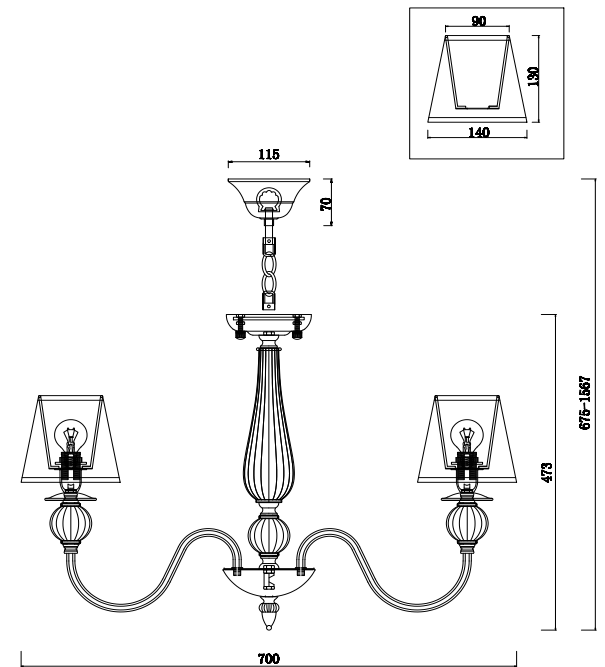

FREYA
TRADITION OF QUALITY

Instruction

FR2685PL-07BZ

7 x E14 (40W)

Model: FR2685PL-07BZ

Series: Inessa

Ceiling Lamps