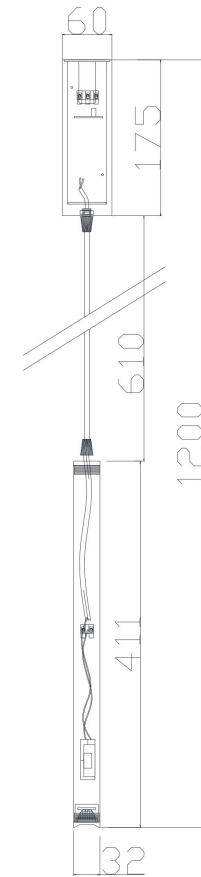

FREYA
TRADITION OF QUALITY

Instruction

FR5168PL-L3CH

MAX 3W
600 Lumen

Model: FR5168PL-L3CH

Collection: Modern

Pendant Lamps