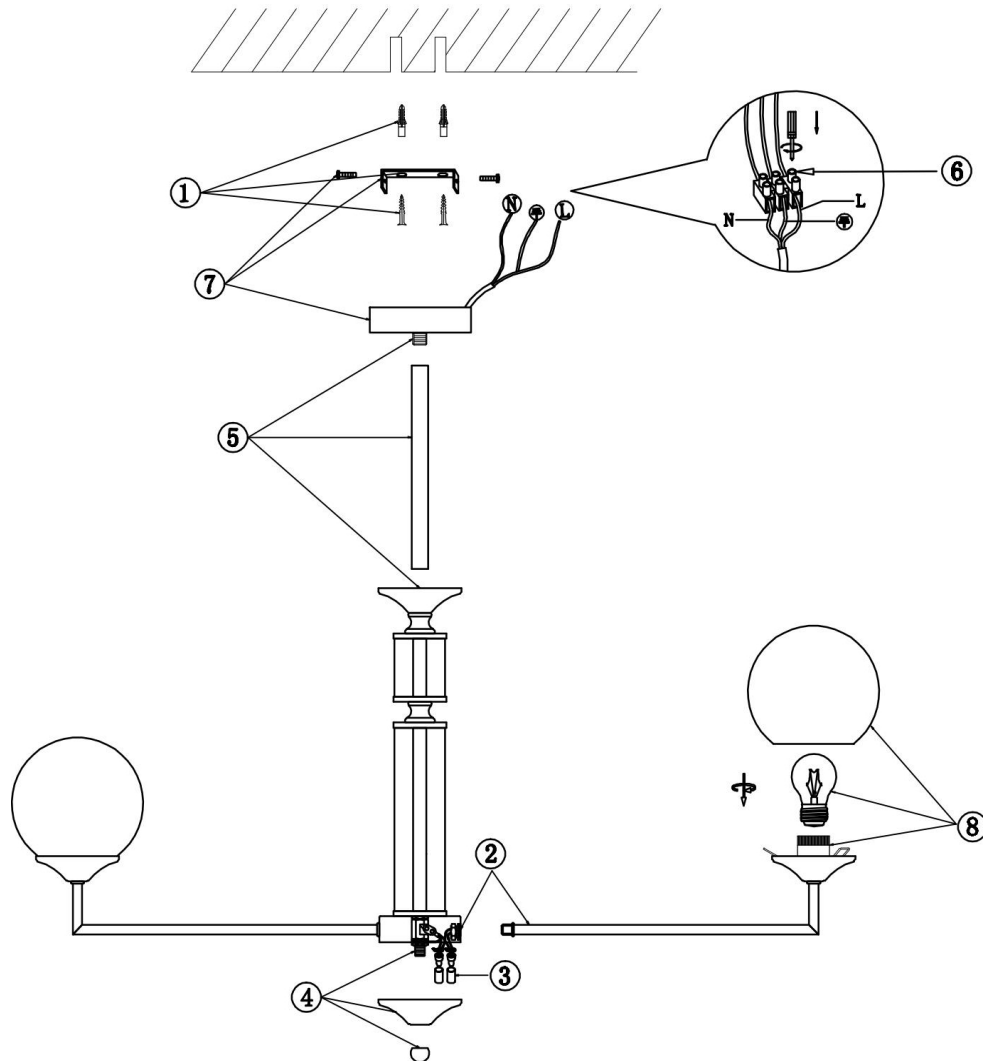

# Instruction

FR5185PL-08BS

8xE27 60W

Model: FR5185PL-08BS

Collection: Modern

Pendant Lamps