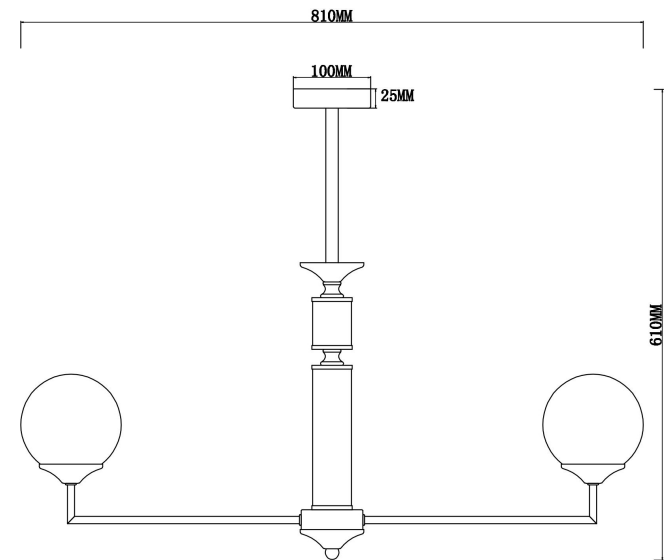

# Instruction

FR5185PL-08BS

8xE27 60W

Model: FR5185PL-08BS

Collection: Modern

Pendant Lamps