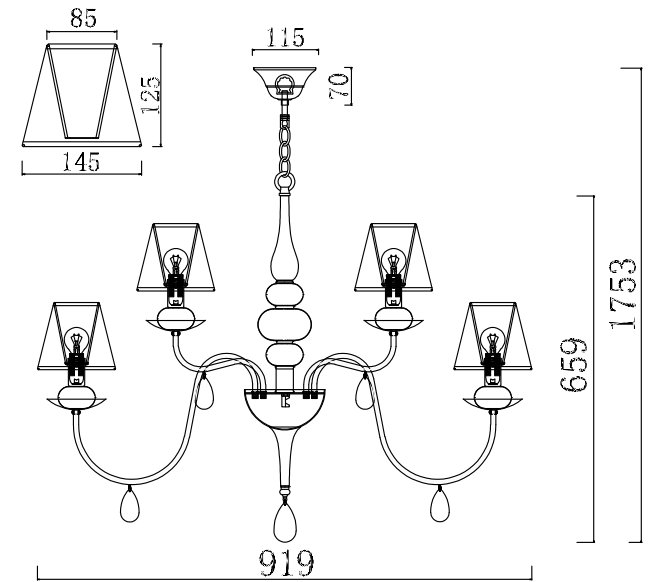

FREYA
TRADITION OF QUALITY

INSTRUCTION

MODEL: FR5756-PL-12-W
CHANDELIER

12 X E14 (40W)

FREYA-LIGHT.COM