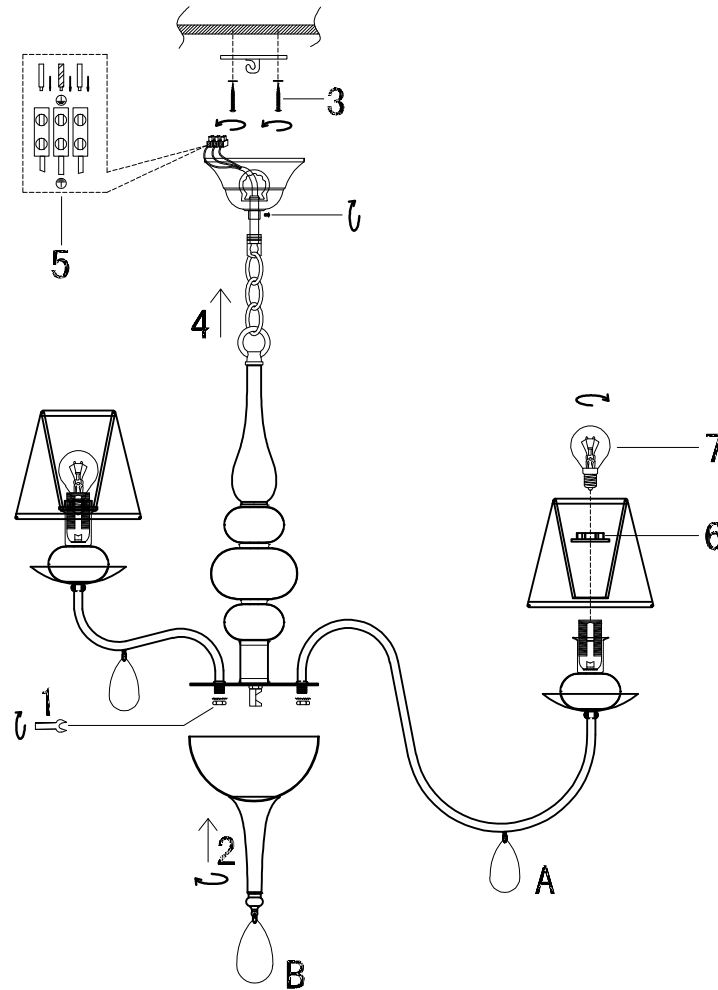

FREYA
TRADITION OF QUALITY

INSTRUCTION

MODEL: FR5756-PL-12-W
CHANDELIER

12 X E14 (40W)

FREYA-LIGHT.COM