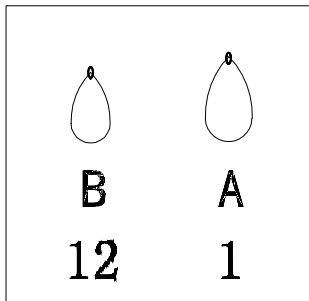

FREYA
TRADITION OF QUALITY

INSTRUCTION

MODEL: FR5756-PL-12-W
CHANDELIER

12 X E14 (40W)

FREYA-LIGHT.COM