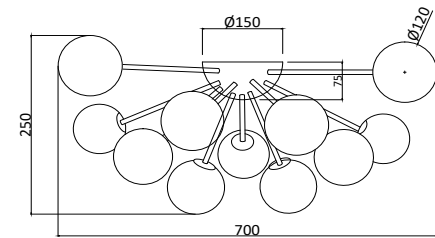

FREYA
TRADITION OF QUALITY

Instruction

FR5120CL-12G

12 x G9 (40W)

Model: FR5120CL-12G
Collection: Modern
Series: Alexis

Ceiling Lamps