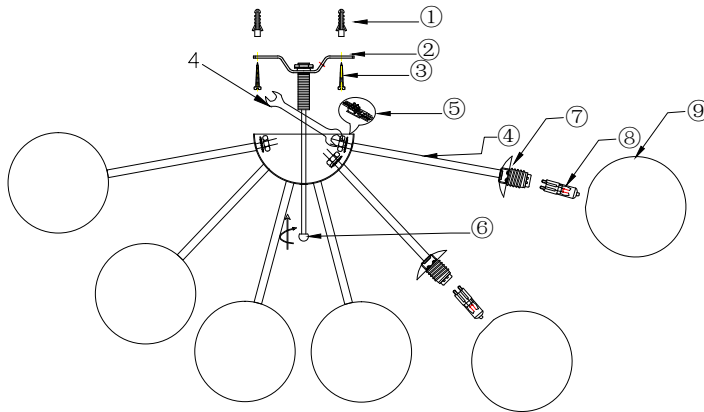

FREYA
TRADITION OF QUALITY

Instruction

FR5120CL-12G

12 x G9 (40W)

Model: FR5120CL-12G
Collection: Modern
Series: Alexis

Ceiling Lamps