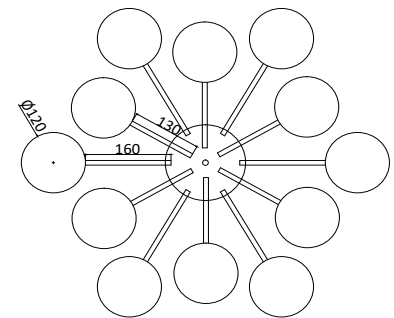

FREYA
TRADITION OF QUALITY

Instruction

FR5120CL-12G

12 x G9 (40W)

Model: FR5120CL-12G
Collection: Modern
Series: Alexis

Ceiling Lamps