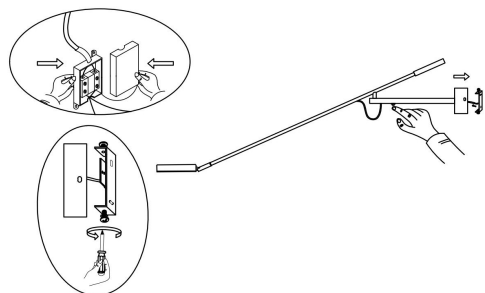

NO.1

NO.2

NO.3

MAX 6W
550 Lumen

Model: MOD070WL-L6B3K

Collection: Modern

Wall Lamps