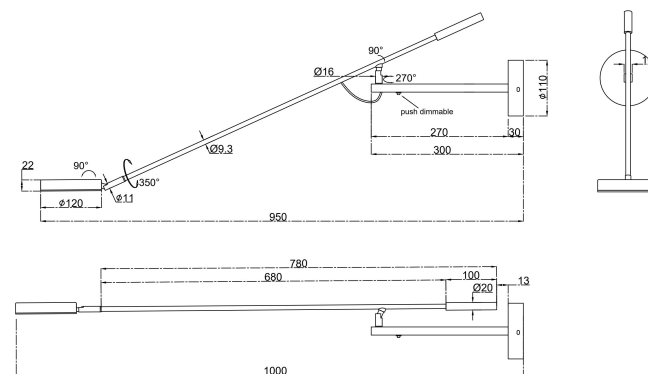

NO.1

NO.2

NO.3

MAX 6W
550 Lumen

Model: MOD070WL-L6B3K

Collection: Modern

Wall Lamps