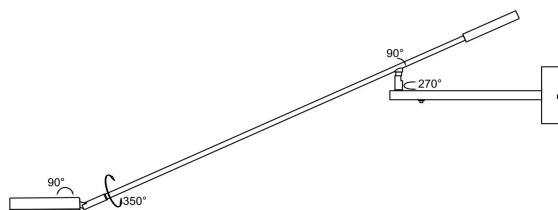

NO.1

NO.2

NO.3

MAX 6W
550 Lumen

Model: MOD070WL-L6B3K

Collection: Modern

Wall Lamps