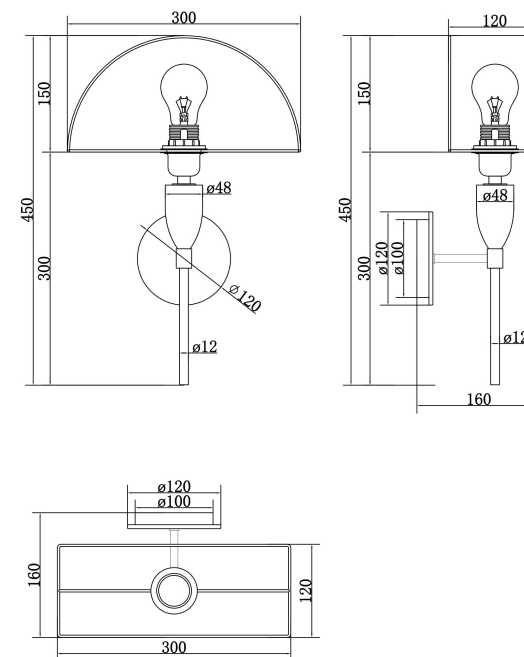

Instruction

Z034WL-01CH

1xE14 60W

Model: Z034WL-01CH
Collection: Table & Floor
Series: Prima
Wall Lamps