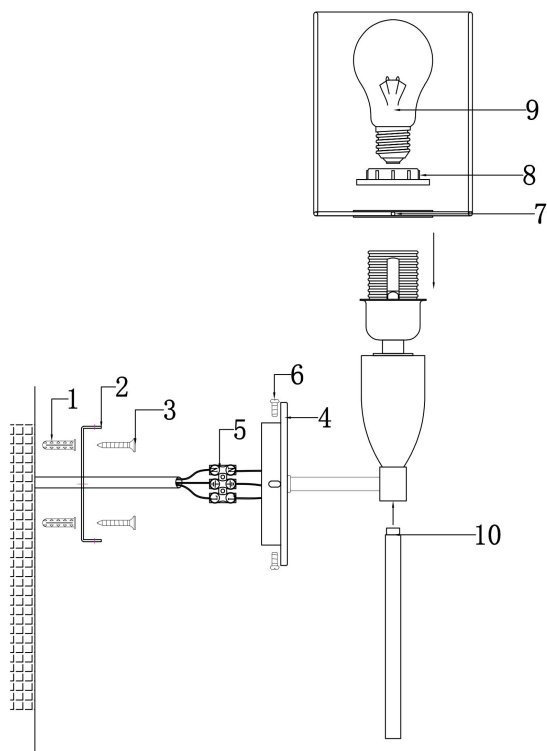

Instruction

Z034WL-01CH

1xE14 60W

Model: Z034WL-01CH
Collection: Table & Floor
Series: Prima
Wall Lamps