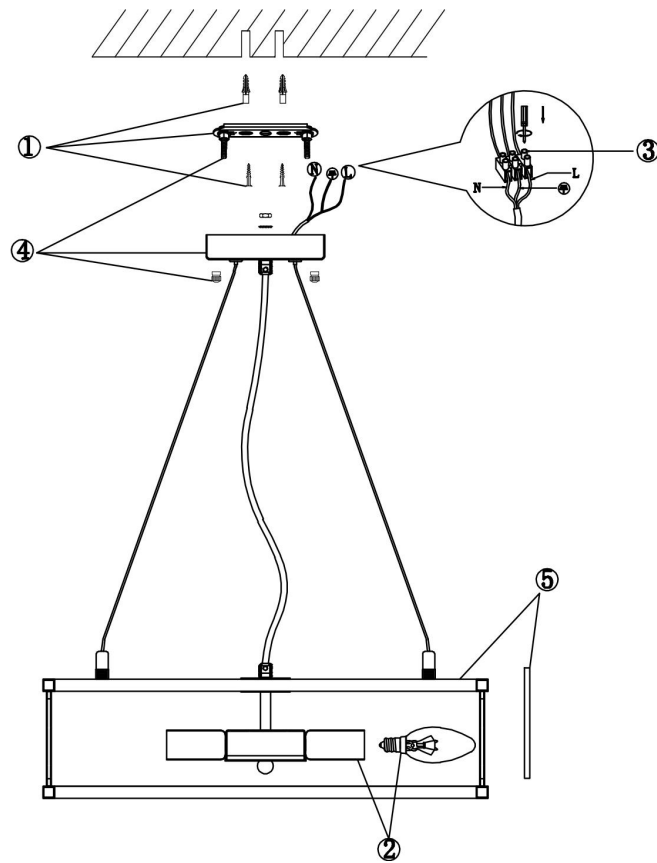

FREYA
TRADITION OF QUALITY

Instruction

FR5053PL-06BS

132PCS
+4PCS

6xE14 60W

Model: FR5053PL-06BS

Collection: Modern

Pendant Lamps