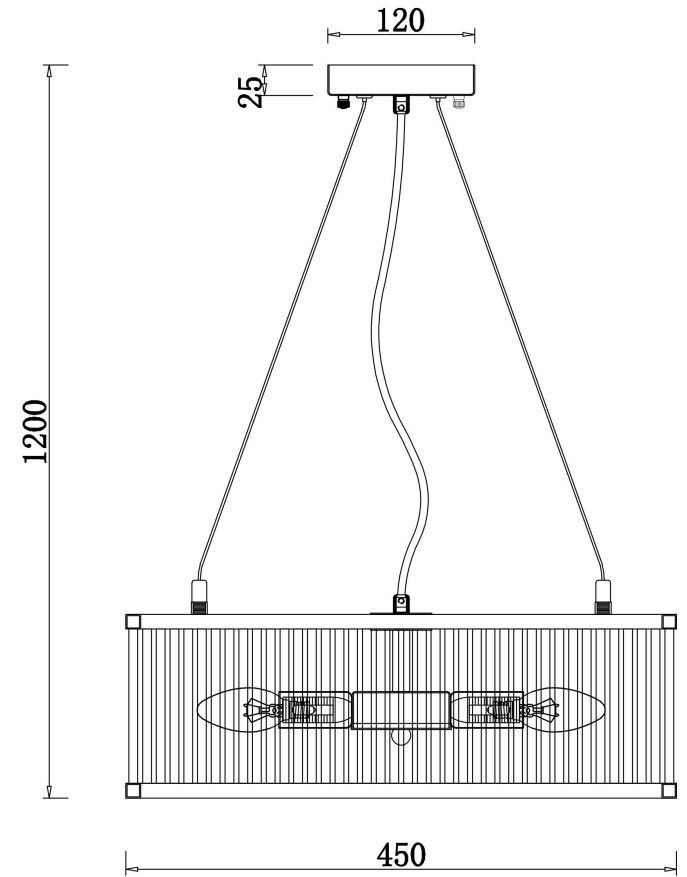

FREYA
TRADITION OF QUALITY

Instruction

FR5053PL-06BS

132PCS
+4PCS

6xE14 60W

Model: FR5053PL-06BS

Collection: Modern

Pendant Lamps