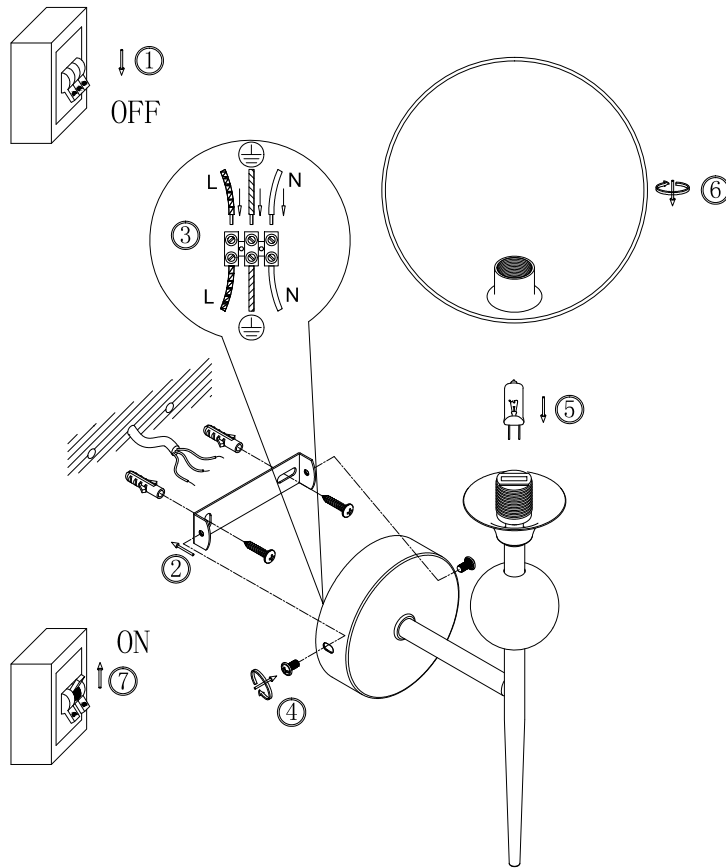

FREYA
TRADITION OF QUALITY

Instruction

FR5115WL-01BZ

1 x G9 (5W)

Recommended to use with LED bulbs

Model: FR5115WL-01BZ
Collection: Modern
Series: Maddison

Wall Lamps