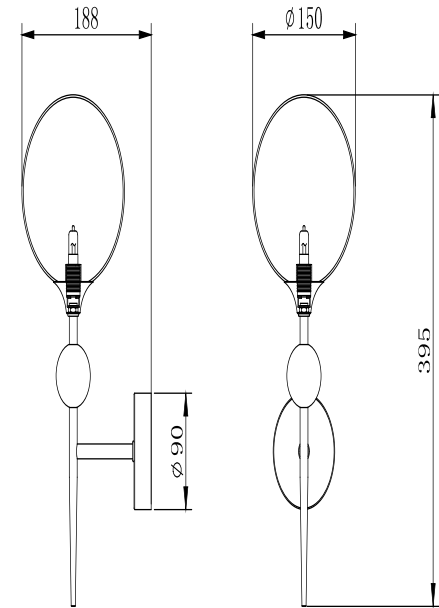

FREYA
TRADITION OF QUALITY

Instruction

FR5115WL-01BZ

1 x G9 (5W)

Recommended to use with LED bulbs

Model: FR5115WL-01BZ
Collection: Modern
Series: Maddison

Wall Lamps