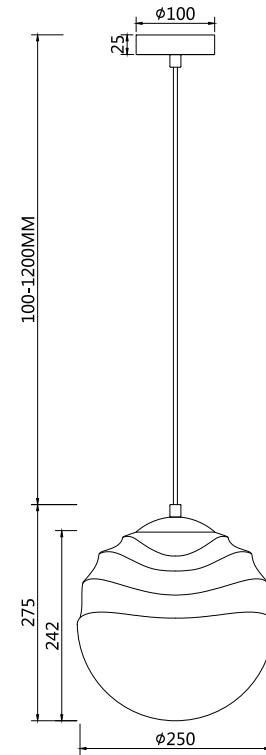

## P074PL-01BS

1 x E14 (40W)  
Recommended to use with LED bulbs

Pendant Lamps

Model: P074PL-01BS

Collection: Pendant