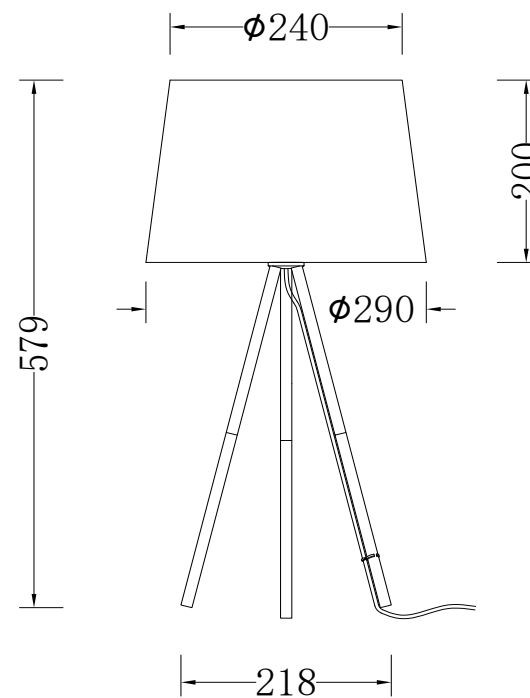

# Instruction

FR5118TL-01BS

1 x E27 (40W)

Model: FR5118TL-01BS

Collection: Modern

Series: Sandy

Table Lamps