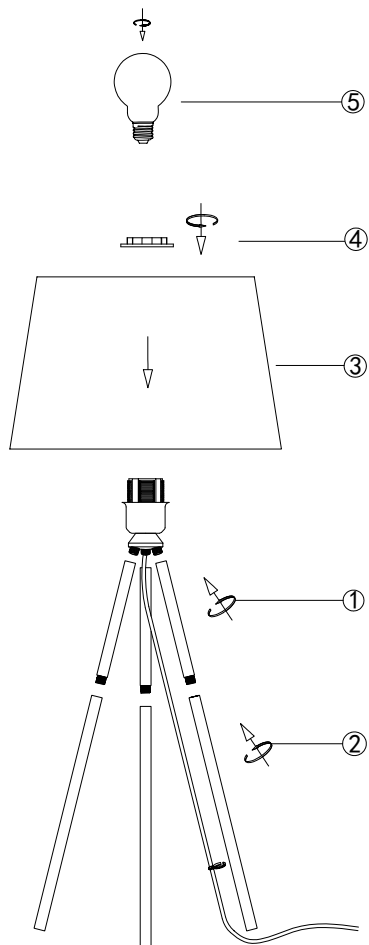

# Instruction

FR5118TL-01BS

1 x E27 (40W)

Model: FR5118TL-01BS

Collection: Modern

Series: Sandy

Table Lamps