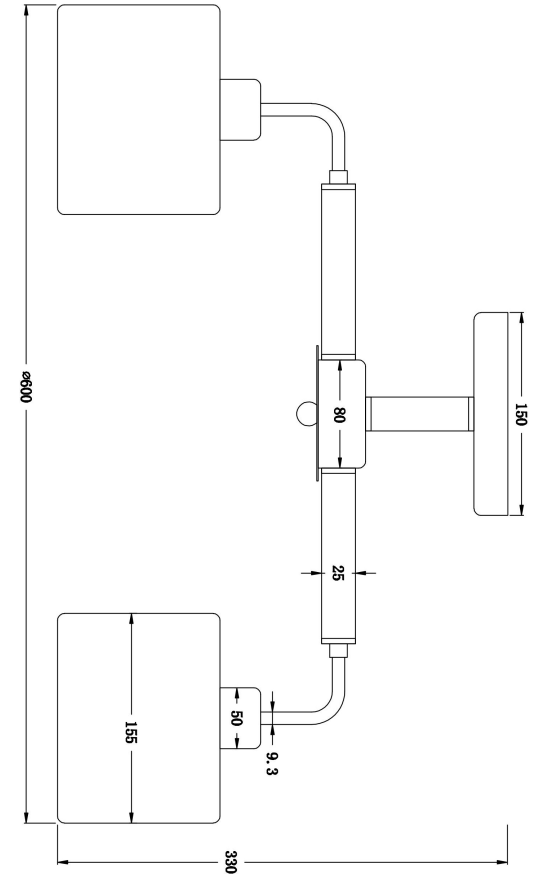

FREYA
TRADITION OF QUALITY

Instruction

FR5329-PL-03-CH

3xE27 40W

Model: FR5329-PL-03-CH

Collection: Modern

Ceiling Lamps