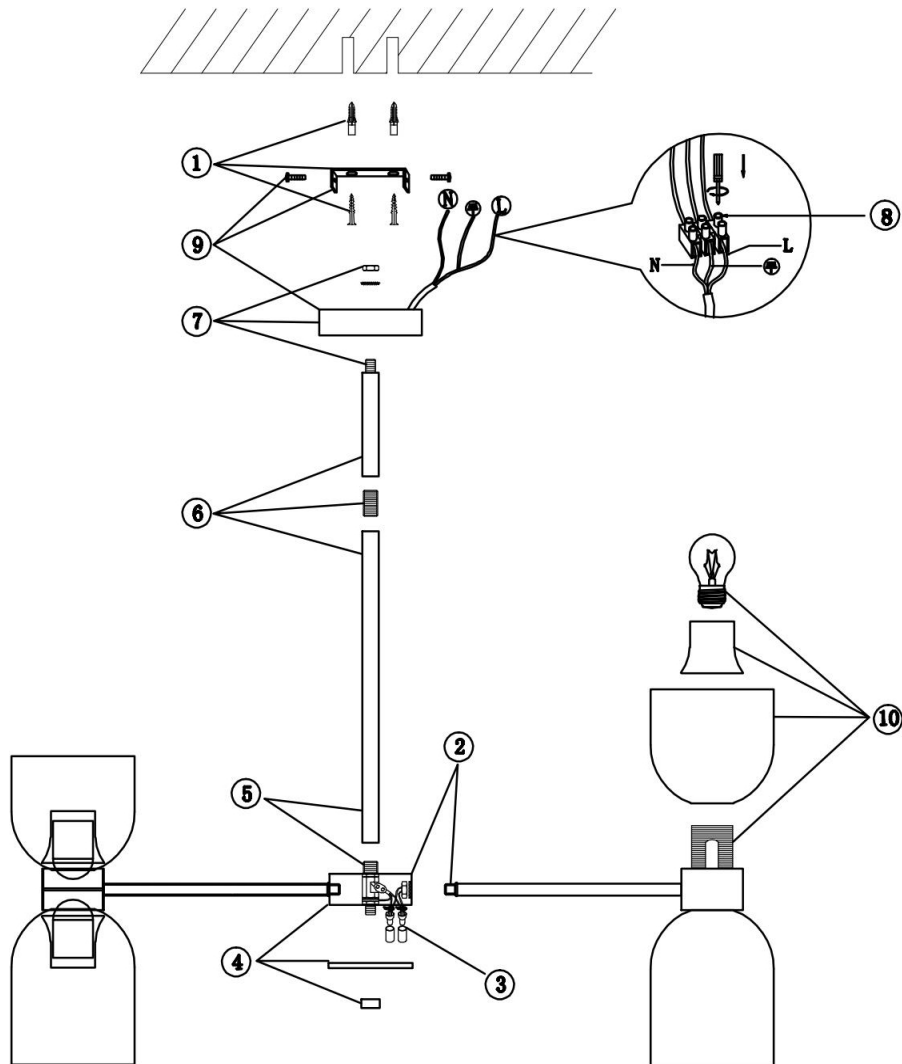

FREYA
TRADITION OF QUALITY

Instruction

FR5203PL-10CH

10xE27 60W

Model: FR5203PL-10CH

Collection: Modern

Pendant Lamps