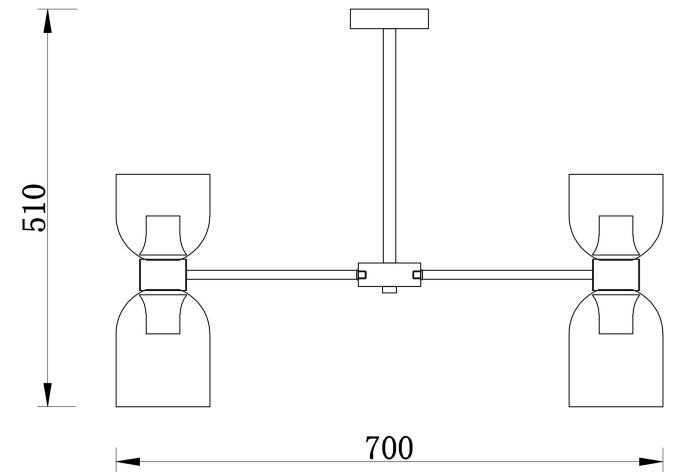

FREYA
TRADITION OF QUALITY

Instruction

FR5203PL-10CH

10xE27 60W

Model: FR5203PL-10CH

Collection: Modern

Pendant Lamps