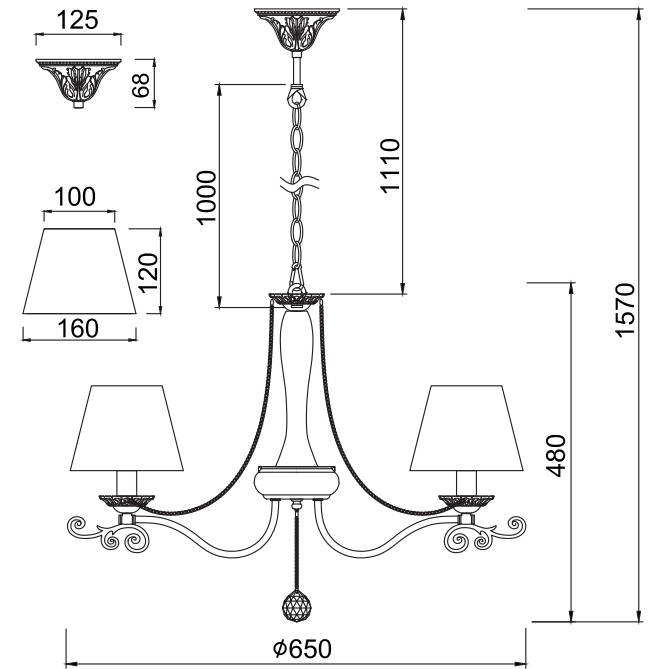

# INSTRUCTION

**MODEL:** FR2759-PL-05-W  
CHANDELIER

5 X E14 (40W)

FREYA-LIGHT.COM