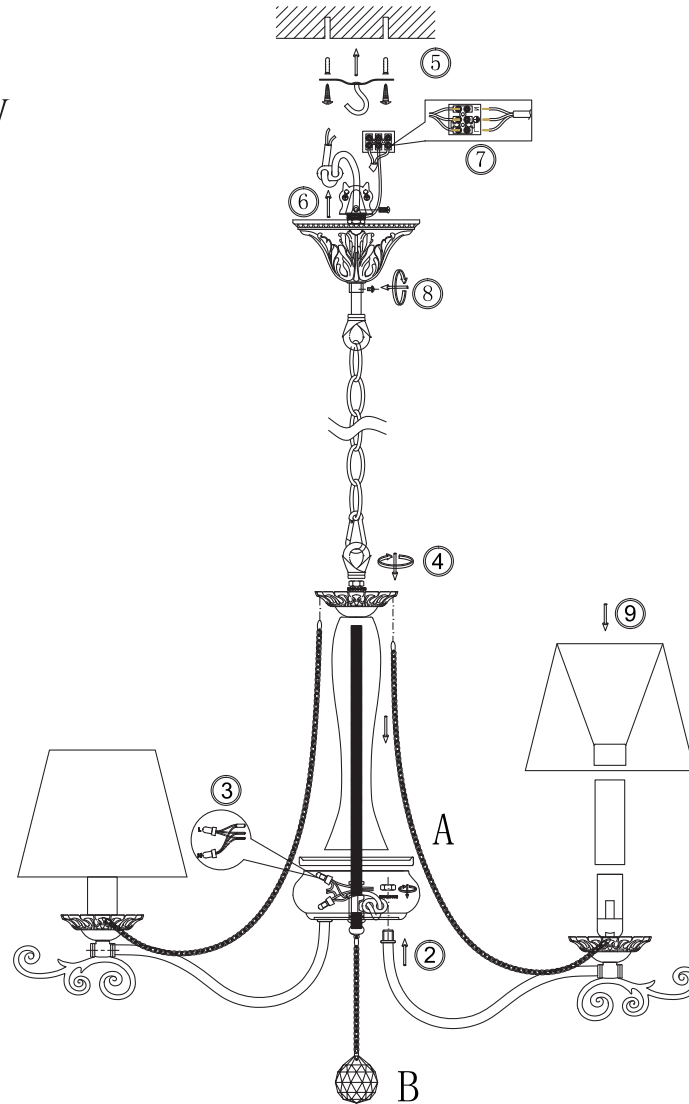

# INSTRUCTION

**MODEL:** FR2759-PL-05-W  
CHANDELIER

5 X E14 (40W)

FREYA-LIGHT.COM