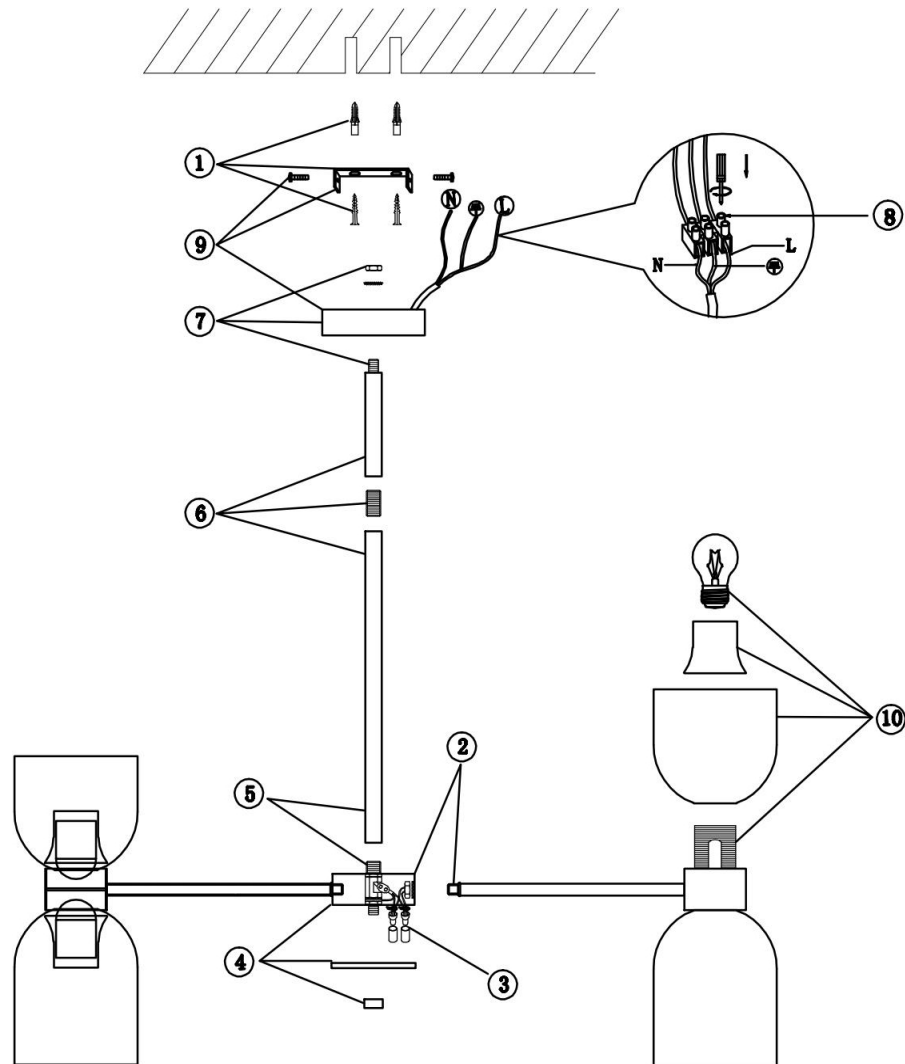

FREYA
TRADITION OF QUALITY

Instruction

FR5203PL-10CH1

10xE27 60W

Model: FR5203PL-10CH1

Collection: Modern

Pendant Lamps