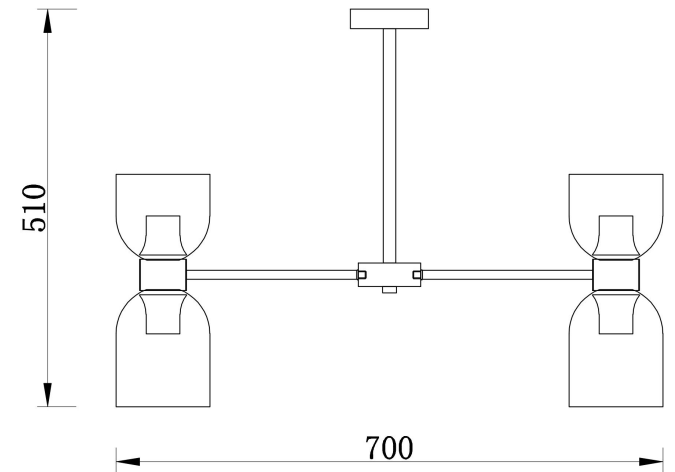

FREYA
TRADITION OF QUALITY

Instruction

FR5203PL-10CH1

10xE27 60W

Model: FR5203PL-10CH1

Collection: Modern

Pendant Lamps