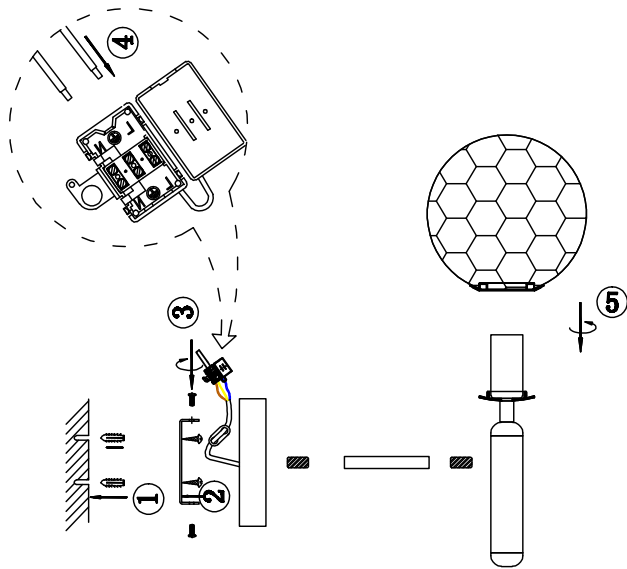

FREYA
TRADITION OF QUALITY

Instruction

FR5122WL-01BS

1 x E14 (40W)

Model: FR5122WL-01BS
Collection: Modern
Series: Zelda

Wall Lamps