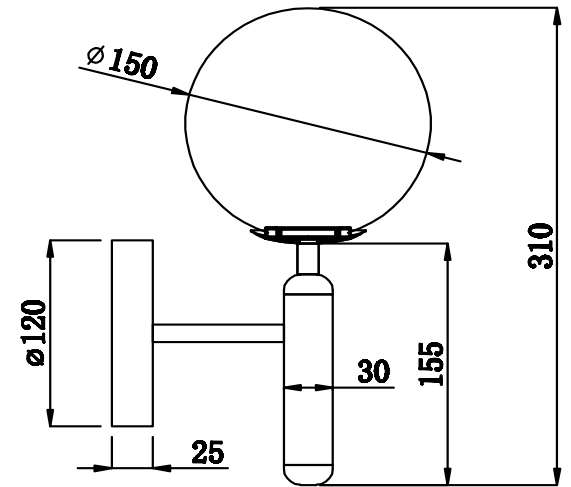

FREYA
TRADITION OF QUALITY

Instruction

FR5122WL-01BS

1 x E14 (40W)

Model: FR5122WL-01BS
Collection: Modern
Series: Zelda

Wall Lamps