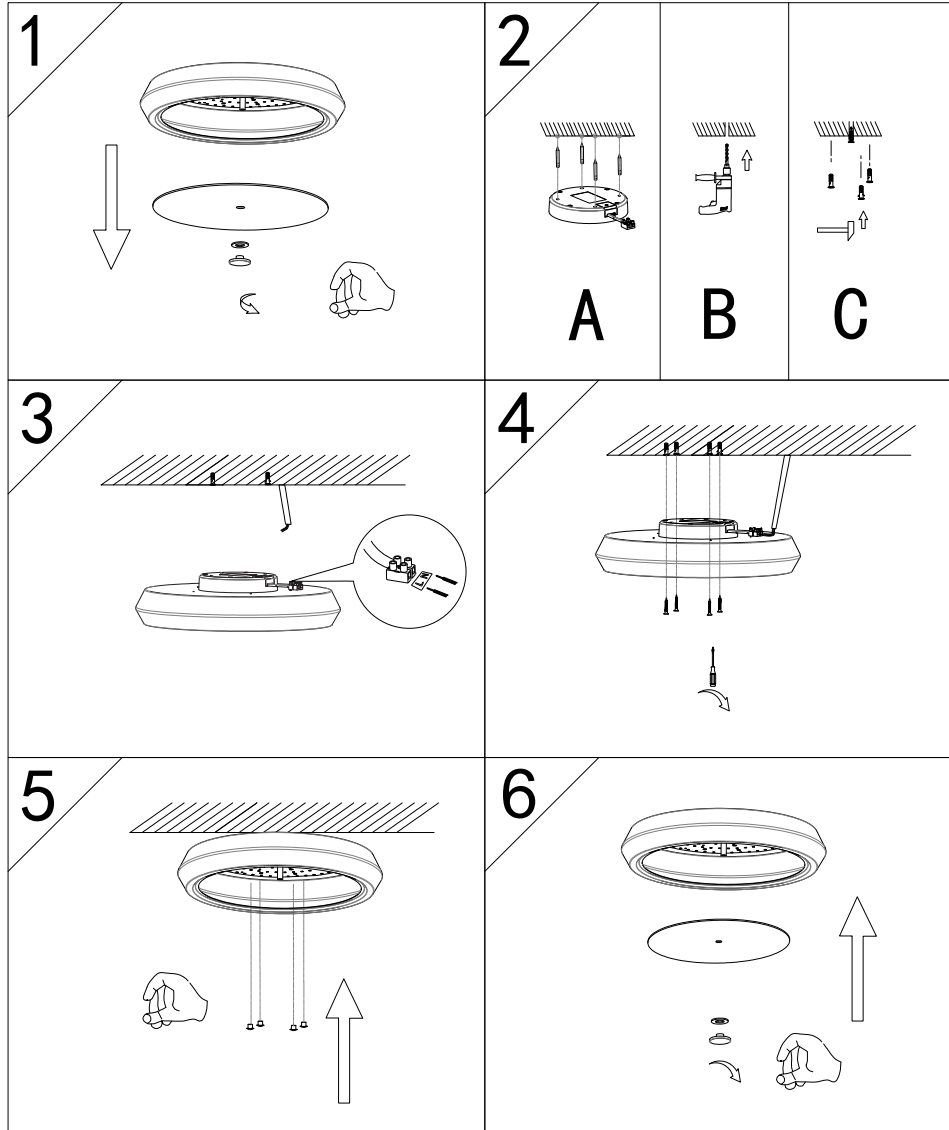

FREYA
TRADITION OF QUALITY

Instruction

FR10012CL-L24W

MAX 24W
2800 Lumen

Model: FR10012CL-L24W
Collection: LED Market

Ceiling Lamps