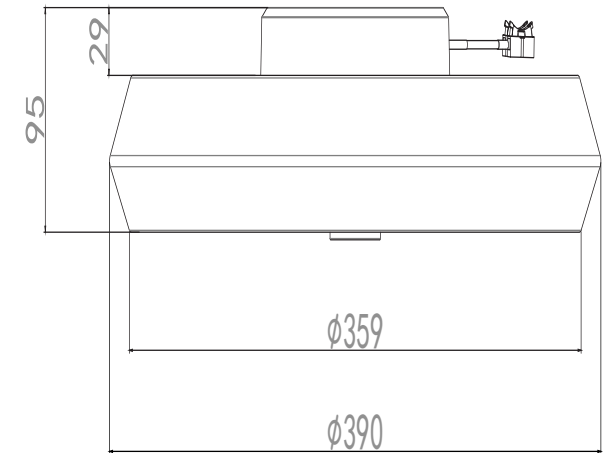

FREYA
TRADITION OF QUALITY

Instruction

FR10012CL-L24W

MAX 24W
2800 Lumen

Model: FR10012CL-L24W
Collection: LED Market

Ceiling Lamps